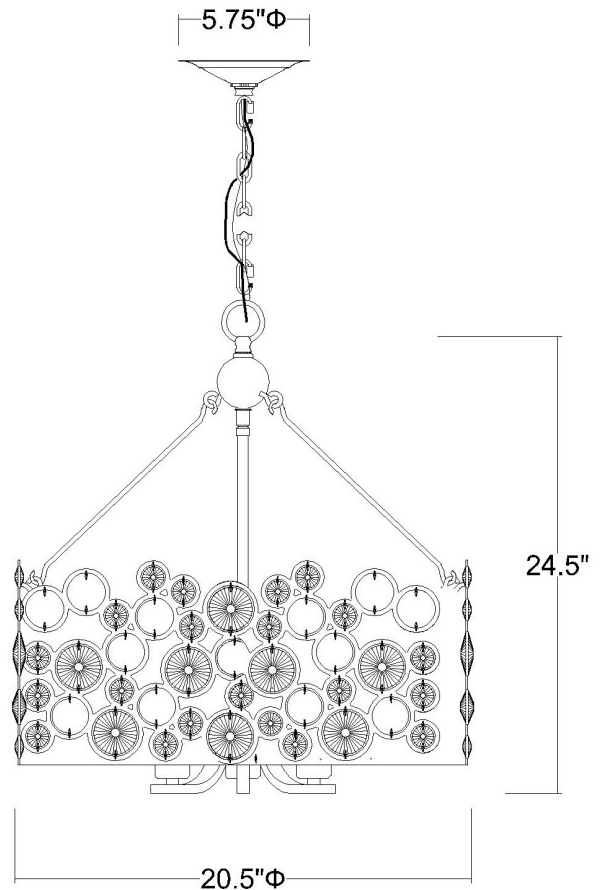

TP10001ASL VITTOZZI 3-LIGHT CHANDELIER

Description:	Vitozzi 3-Light Chandelier
Finish:	Antique Silver Leaf
Dimensions:	20-1/2" Dia. x 24-1/2" H
Bulbs:	3-100W Med.
Installed Weight:	12.3 lbs.
Certification:	cETL / dry location

Material:	Steel and crystal
Shades:	NA
Glass:	NA
Canopy Dimensions:	5-3/4" Dia.
Chain/Wire:	5' Chain, 12' Wire
Additional Finishes:	NA