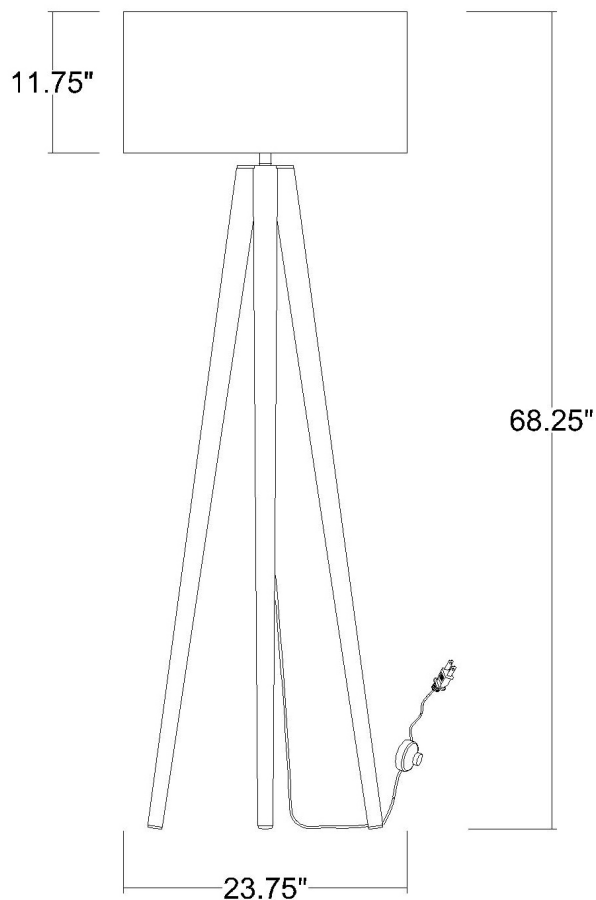

# TF70070WH TOURER 1-LIGHT FLOOR LAMP

**Description:** Tourer 1-Light Floor Lamp

**Finish:** White

**Dimensions:** 23-3/4" Dia. x 68-1/4" H

**Bulbs:** 1-100W Med.

**Installed Weight:** 24 lbs.

**Certification:** ETL

**Material:** Steel and fabric

**Shade:** Fabric

**Shade Dimensions:** 23-3/4" Dia. x 11-3/4" H

**Glass:** NA

**Cord:** 8' white plug-in

**Switch:** On/Off Foot