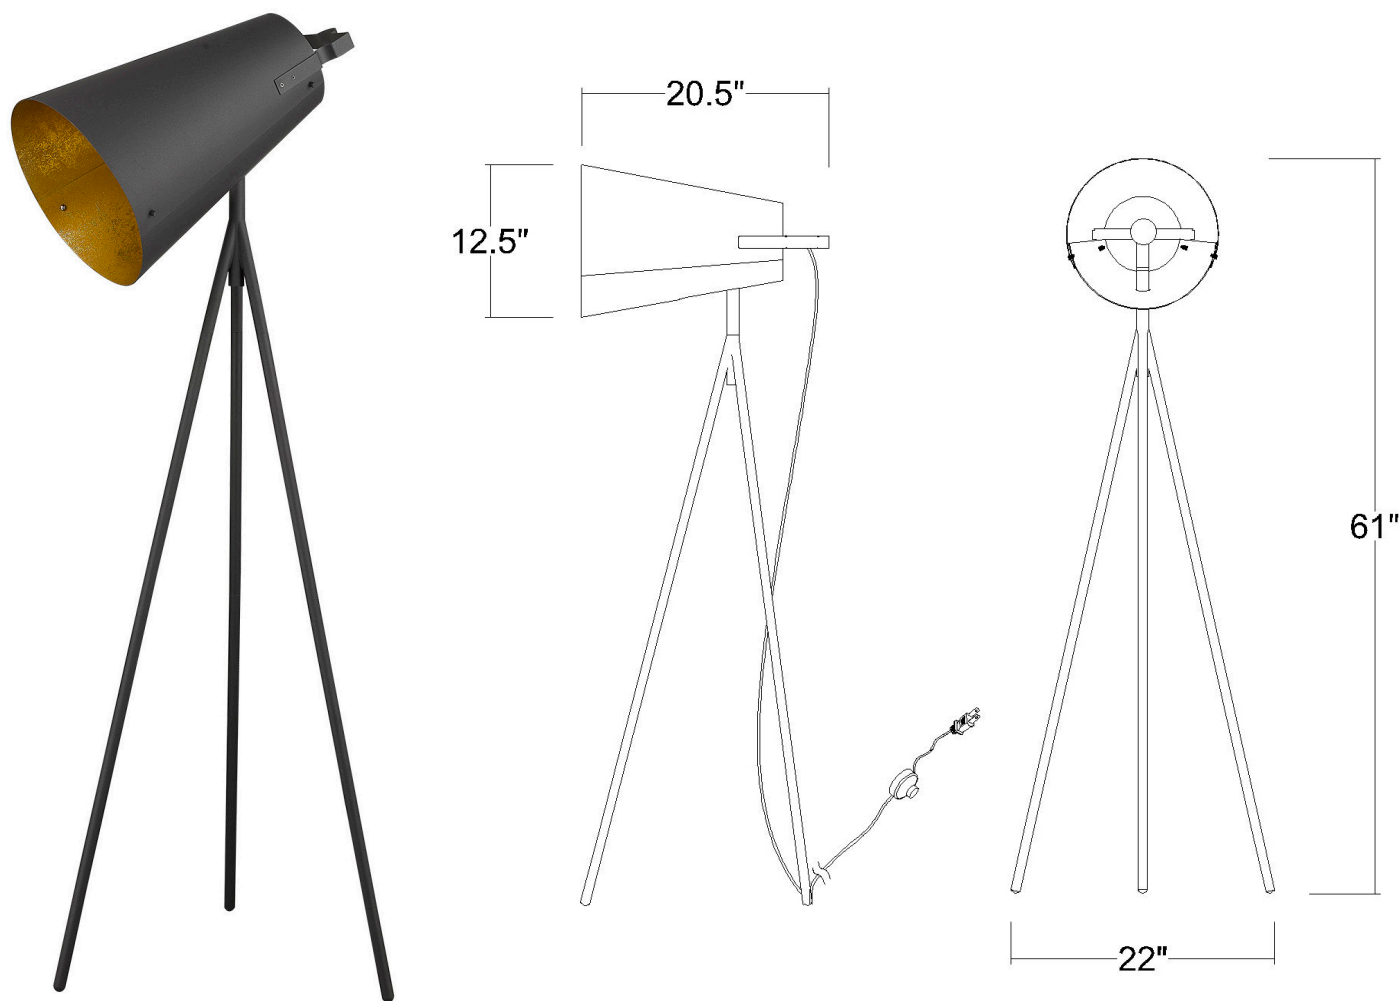

# TF70036BK FAZA 1-LIGHT FLOOR LAMP

<b>Description:</b>	Faza 1-Light Floor Lamp
<b>Finish:</b>	Matte Black
<b>Dimensions:</b>	22" W x 20-1/2" D x 61" H
<b>Bulbs:</b>	1-100W Med.
<b>Installed Weight:</b>	14 lbs.
<b>Certification:</b>	ETL

<b>Material:</b>	Steel
<b>Shade:</b>	Steel
<b>Shade Dimensions:</b>	12-1/2" Dia. x 20-1/2" L
<b>Glass:</b>	NA
<b>Cord:</b>	8' black plug-in
<b>Switch:</b>	On/Off Foot