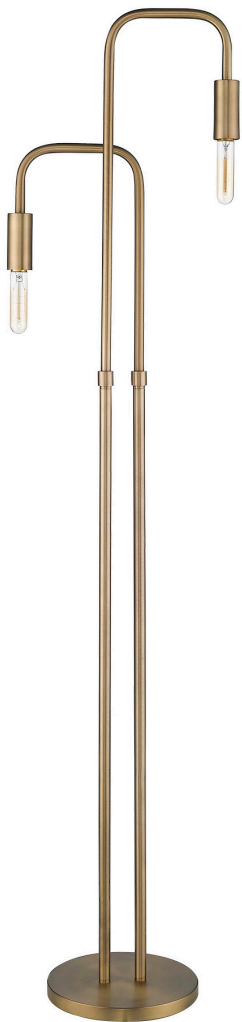

# TF70023AB

## PERRET 2-LIGHT FLOOR LAMP

<b>Description:</b>	Perret 2-Light Floor Lamp
<b>Finish:</b>	Aged Brass
<b>Dimensions:</b>	13-3/4" W x 10" D x 62-1/2" H
<b>Bulbs:</b>	2-60W Med.
<b>Installed Weight:</b>	11.5 lbs.
<b>Certification:</b>	cUL / dry location

*\*dimensions do not include bulbs*

<b>Material:</b>	Steel
<b>Shade:</b>	NA
<b>Shade Dimensions:</b>	NA
<b>Glass:</b>	NA
<b>Cord:</b>	8' clear plug-in
<b>Switch:</b>	Inline dimmable