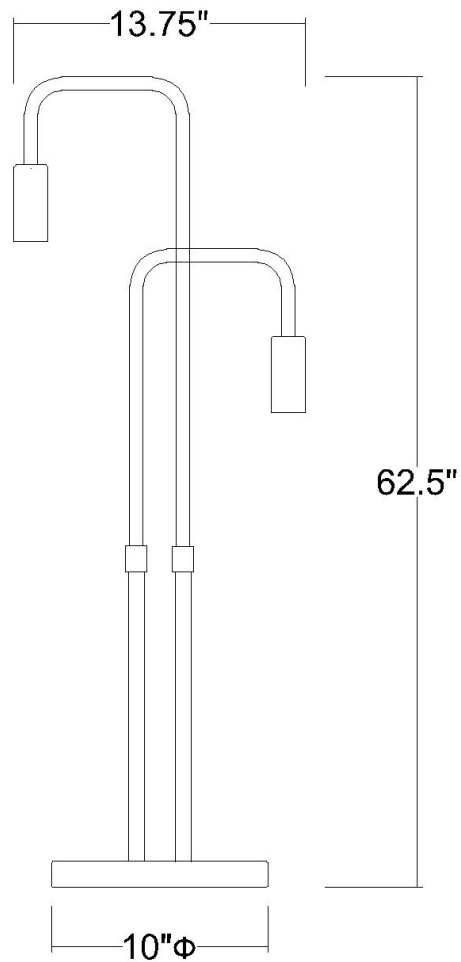

# TF70023AB

## PERRET 2-LIGHT FLOOR LAMP

<b>Description:</b>	Perret 2-Light Floor Lamp
<b>Finish:</b>	Aged Brass
<b>Dimensions:</b>	13-3/4" W x 10" D x 62-1/2" H
<b>Bulbs:</b>	2-60W Med.
<b>Installed Weight:</b>	11.5 lbs.
<b>Certification:</b>	cUL / dry location

*\*dimensions do not include bulbs*

<b>Material:</b>	Steel
<b>Shade:</b>	NA
<b>Shade Dimensions:</b>	NA
<b>Glass:</b>	NA
<b>Cord:</b>	8' clear plug-in
<b>Switch:</b>	Inline dimmable