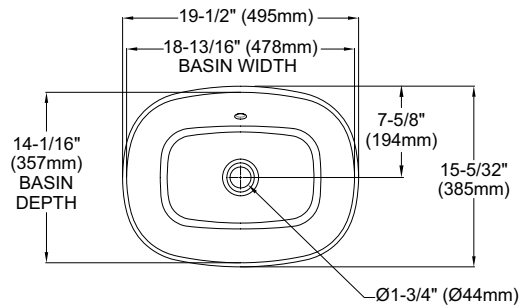

LT480(G)

Maris™ Semi-Recessed Vessel Lavatory

SPECIFICATIONS

- Waste 1-1/4" O.D.
- Size 19-1/2"W x 15-5/32"D
- Basin 18-13/16"W x 14-1/16"D
- Warranty One Year Limited Warranty
- Material Vitreous china
- Shipping Weight 22.6 lbs.
- Shipping Dimensions 22-1/4" x 18-3/4" x 9-3/4"

INSTALLATION NOTES

ADA Compliance