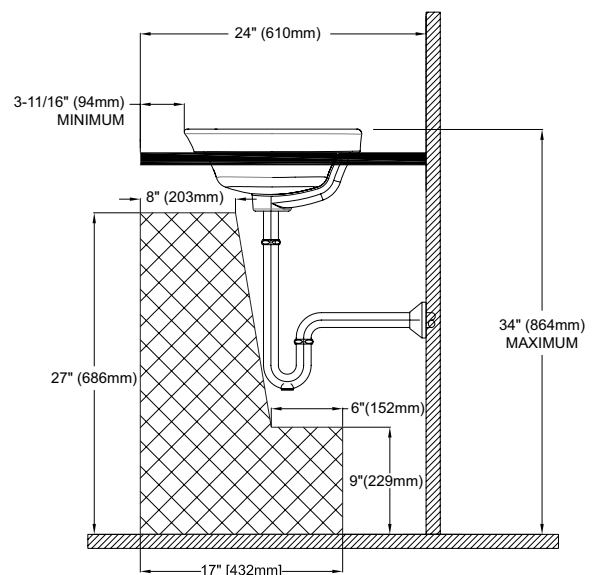

TOTO

These dimensions and specifications are subject to change without notice