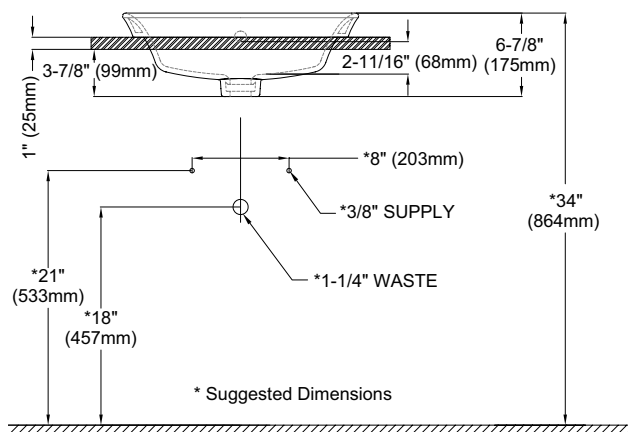

TOTO

These dimensions and specifications are subject to change without notice