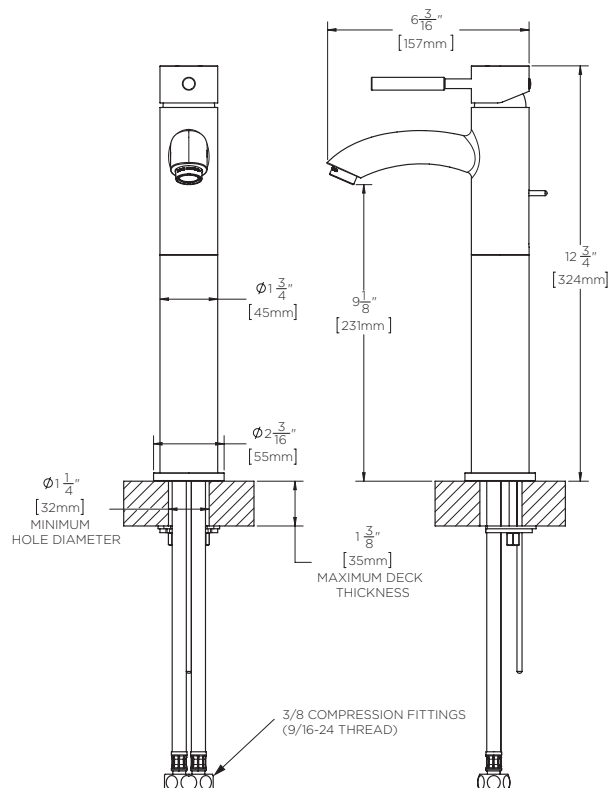

DIMENSIONS:

NOTE: 1. All dimensions are in inches (millimeters) unless otherwise specified and are subject to change without notice.

Architect/Engineer Approval Space:

SPEAKMAN
400 ANCHOR MILL ROAD
NEW CASTLE, DE 19720

P: 800-537-2107
F: 800-977-2747
W: WWW.SPEAKMAN.COM
R: JANUARY 2018