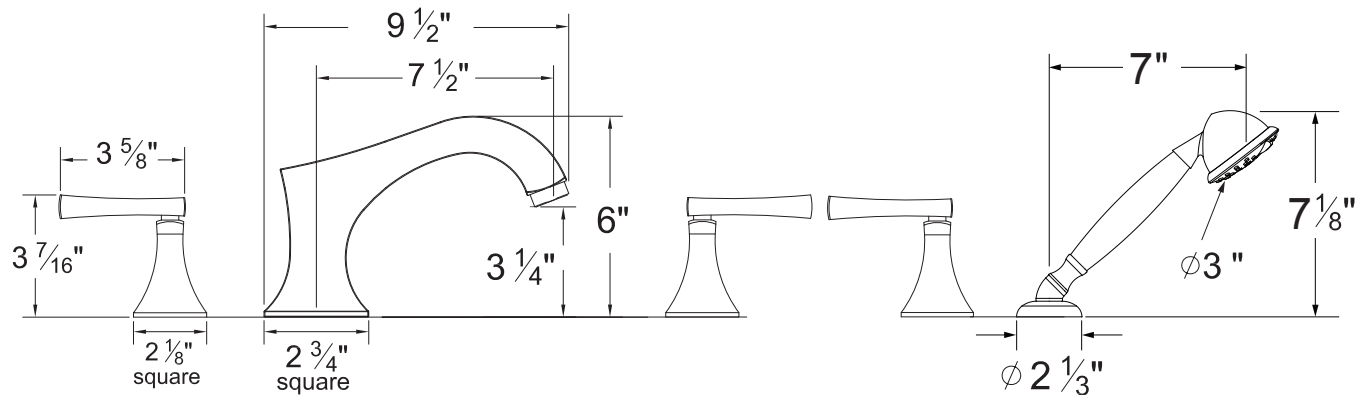

PRODUCT SPECIFICATION SHEET

ITEM # 9255ED-TM
TRIM
Roman tub filler with hand shower

- “ED” style handles
- Includes backflow preventor
- Single function sprayer
- 16 GPM
- Hand shower is 2.0 GPM
- ROUGH NOT INCLUDED
- USE P0007 ROUGH

The measurements shown are for reference only. Products and specifications shown are subject to change without notice.