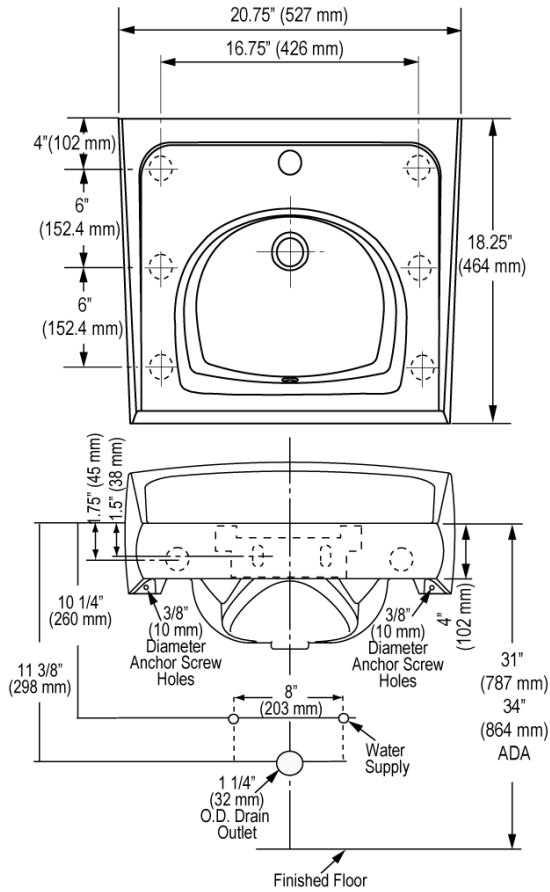

ROUGH-IN

Sloan 10500 Seymour Ave, Franklin Park, IL 60131
Phone: 800.982.5839 • Fax: 800.447.8329 • sloan.com