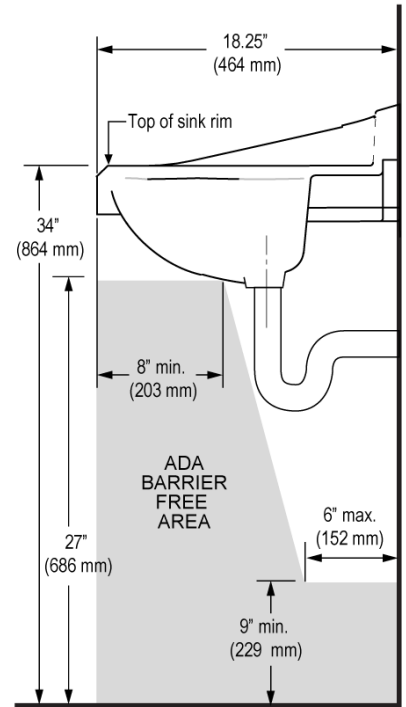

ROUGH-IN

Sloan 10500 Seymour Ave, Franklin Park, IL 60131
Phone: 800.982.5839 • Fax: 800.447.8329 • sloan.com