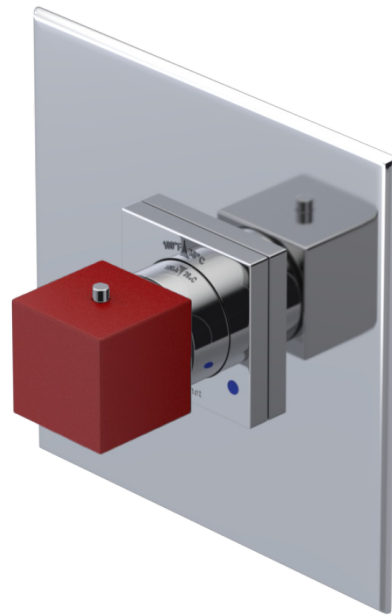

23RSLCHMR Specifications

ADJUSTABLE SLIDE BAR WITH HAND HELD SHOWER ASSEMBLY

WALL MOUNT TUB SPOUT

THREE WAY DIVERTER WITH SHUT-OFFS IN BETWEEN FUNCTIONS

4" SHOWER HEAD WITH WALL MOUNT 16" SHOWER ARM & FLANGE

TEMPERATURE CONTROL VALVE WITH STOPS

INTEGRAL SUPPLY WITH 1/2" NPT X 1/2" NPSM X 3" NIPPLE