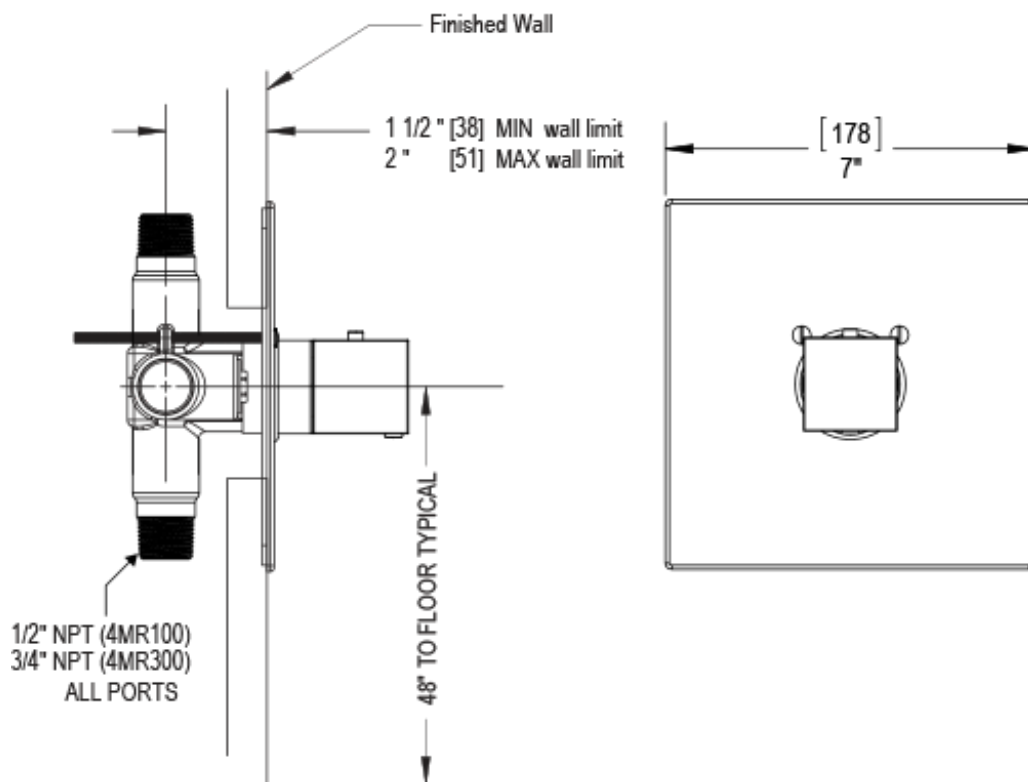

23RSLCHMR Specifications

ADJUSTABLE SLIDE BAR WITH HAND HELD SHOWER ASSEMBLY

WALL MOUNT TUB SPOUT

THREE WAY DIVERTER WITH SHUT-OFFS IN BETWEEN FUNCTIONS

4" SHOWER HEAD WITH WALL MOUNT 16" SHOWER ARM & FLANGE

TEMPERATURE CONTROL VALVE WITH STOPS

INTEGRAL SUPPLY WITH 1/2" NPT X 1/2" NPSM X 3" NIPPLE