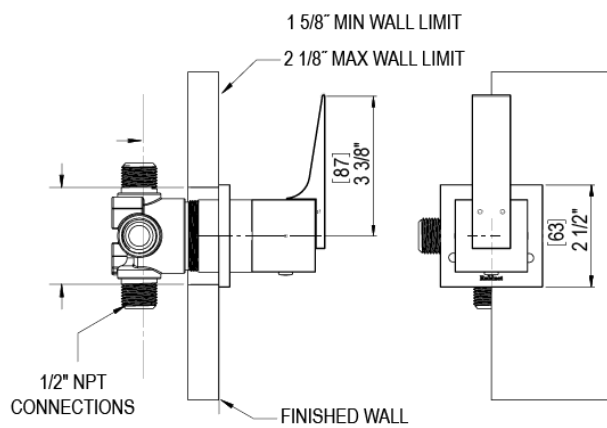

23RSLCHMR Specifications

ADJUSTABLE SLIDE BAR WITH HAND HELD SHOWER ASSEMBLY

WALL MOUNT TUB SPOUT

THREE WAY DIVERTER WITH SHUT-OFFS IN BETWEEN FUNCTIONS

4" SHOWER HEAD WITH WALL MOUNT 16" SHOWER ARM & FLANGE

TEMPERATURE CONTROL VALVE WITH STOPS

INTEGRAL SUPPLY WITH 1/2" NPT X 1/2" NPSM X 3" NIPPLE