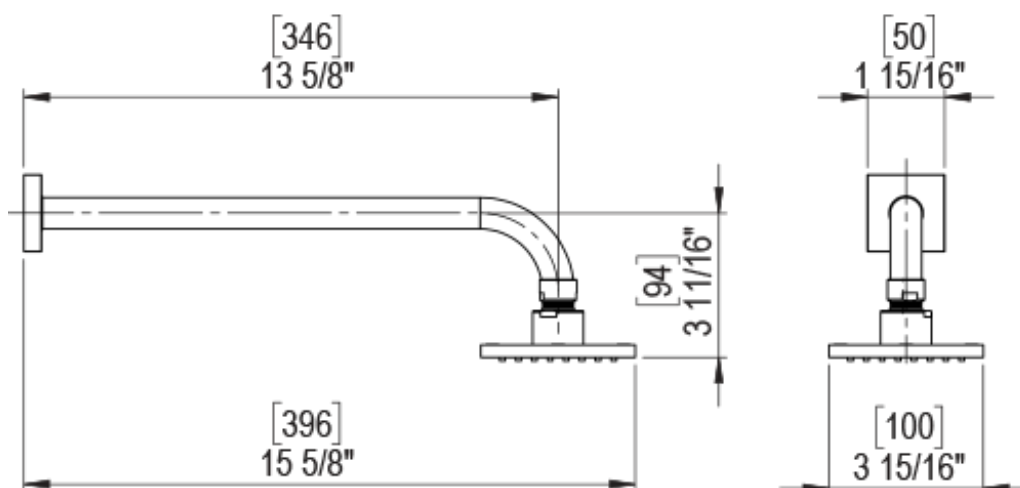

23RSLCHMR Specifications

ADJUSTABLE SLIDE BAR WITH HAND HELD SHOWER ASSEMBLY

WALL MOUNT TUB SPOUT

THREE WAY DIVERTER WITH SHUT-OFFS IN BETWEEN FUNCTIONS

4" SHOWER HEAD WITH WALL MOUNT 16" SHOWER ARM & FLANGE

TEMPERATURE CONTROL VALVE WITH STOPS

INTEGRAL SUPPLY WITH 1/2" NPT X 1/2" NPSM X 3" NIPPLE