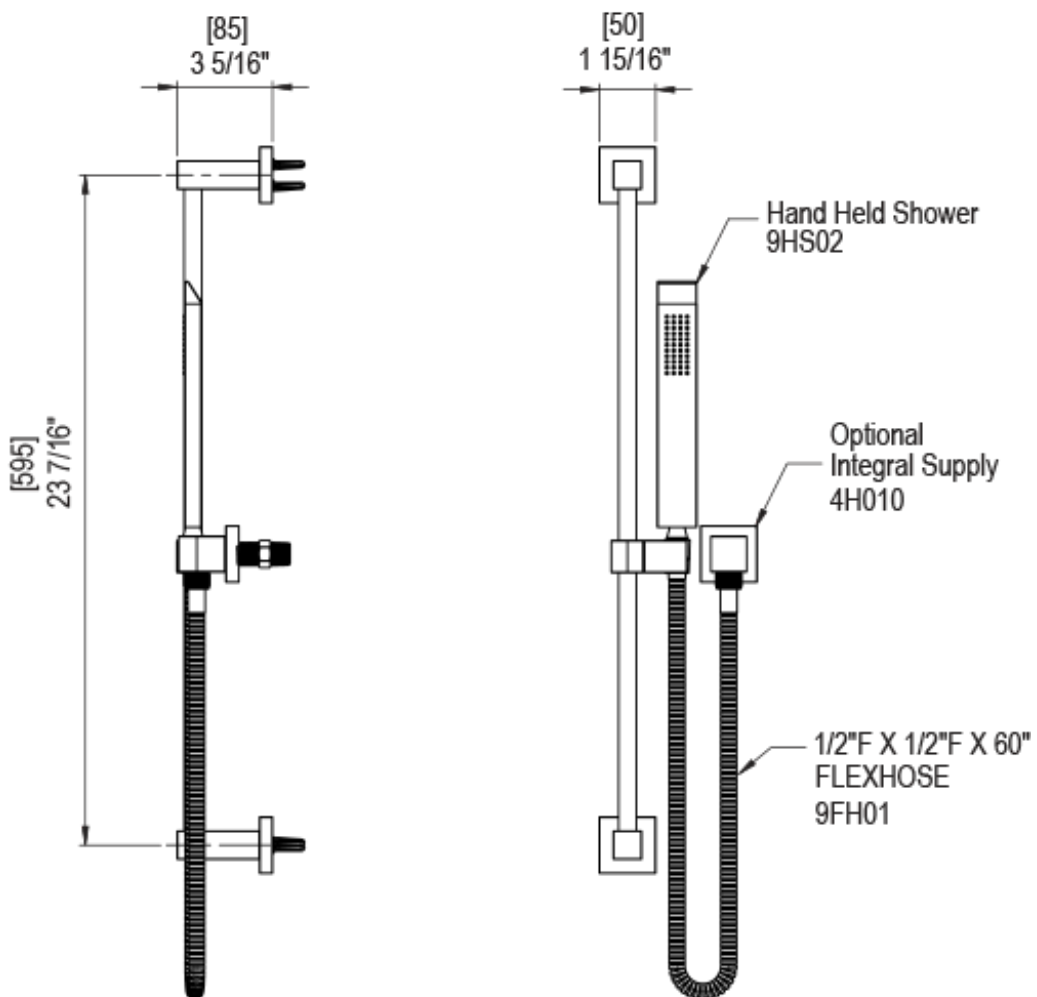

23RSLCHMR Specifications

ADJUSTABLE SLIDE BAR WITH HAND HELD SHOWER ASSEMBLY

WALL MOUNT TUB SPOUT

THREE WAY DIVERTER WITH SHUT-OFFS IN BETWEEN FUNCTIONS

4" SHOWER HEAD WITH WALL MOUNT 16" SHOWER ARM & FLANGE

TEMPERATURE CONTROL VALVE WITH STOPS

INTEGRAL SUPPLY WITH 1/2" NPT X 1/2" NPSM X 3" NIPPLE