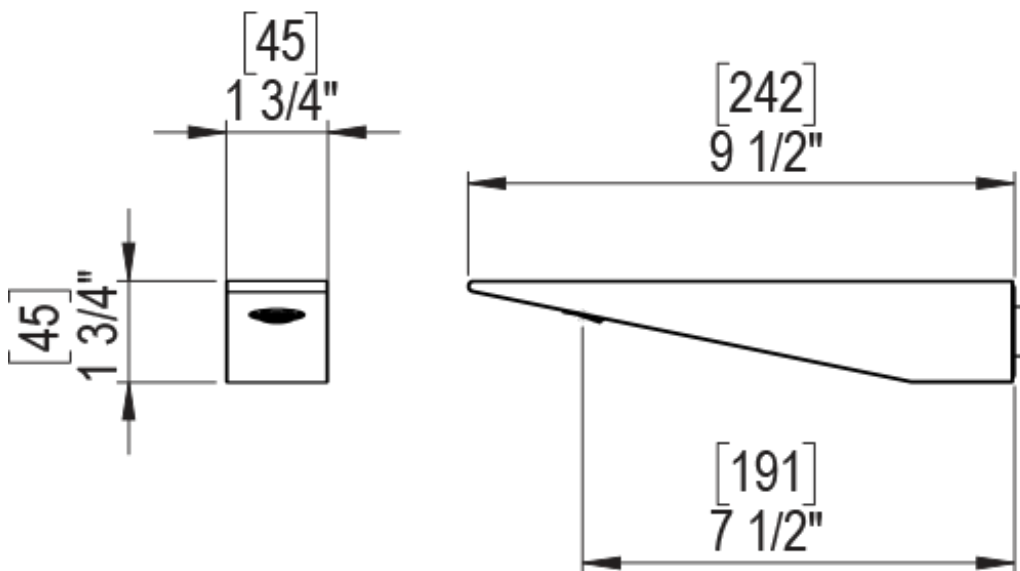

23RSLCHMR Specifications

ADJUSTABLE SLIDE BAR WITH HAND HELD SHOWER ASSEMBLY

WALL MOUNT TUB SPOUT

THREE WAY DIVERTER WITH SHUT-OFFS IN BETWEEN FUNCTIONS

4" SHOWER HEAD WITH WALL MOUNT 16" SHOWER ARM & FLANGE

TEMPERATURE CONTROL VALVE WITH STOPS

INTEGRAL SUPPLY WITH 1/2" NPT X 1/2" NPSM X 3" NIPPLE