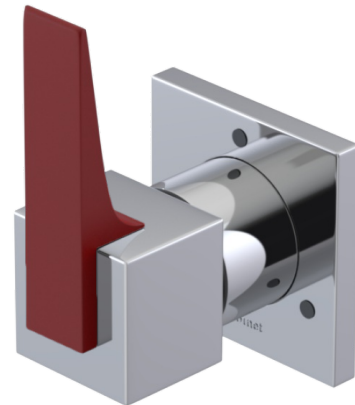

23RSLCHMR Specifications

ADJUSTABLE SLIDE BAR WITH HAND HELD SHOWER ASSEMBLY

WALL MOUNT TUB SPOUT

THREE WAY DIVERTER WITH SHUT-OFFS IN BETWEEN FUNCTIONS

4" SHOWER HEAD WITH WALL MOUNT 16" SHOWER ARM & FLANGE

TEMPERATURE CONTROL VALVE WITH STOPS

INTEGRAL SUPPLY WITH 1/2" NPT X 1/2" NPSM X 3" NIPPLE