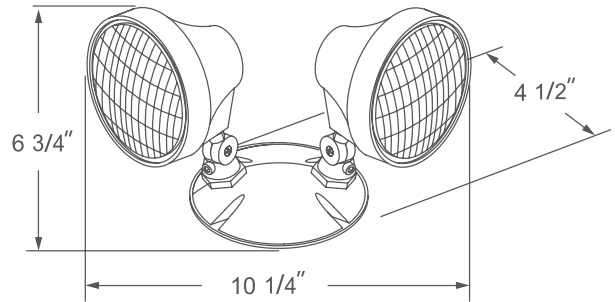

RH18 Series

120V

Catalog #:		Type
Project:		Date
Prepared by:		

LED Double Remote Head

LED Double Remote Head

DESCRIPTION

This LED Double Remote Head FOR Emergency Lights is great for general purpose applications. The durable, injection molded thermoplastic material resists discoloration due to UV radiation. Heads are fully adjustable, insuring that light can be put where it is needed.

DESIGN FEATURES

Construction

- Injection-molded thermoplastic ABS housing
- Fits on standard box

Electrical

- 120V
- DC 2.7~7.3V input
- LED lamp: 2x1W
- Full adjustable light head
- Suitable for wet location

Dimensions (W x D X H)

- 10-1/4" x 4-1/2" x 6-3/4"

Finish

- Available in white

Certifications

- UL listed
- 5 year limited warranty

ORDERING

Example: RH18-WH