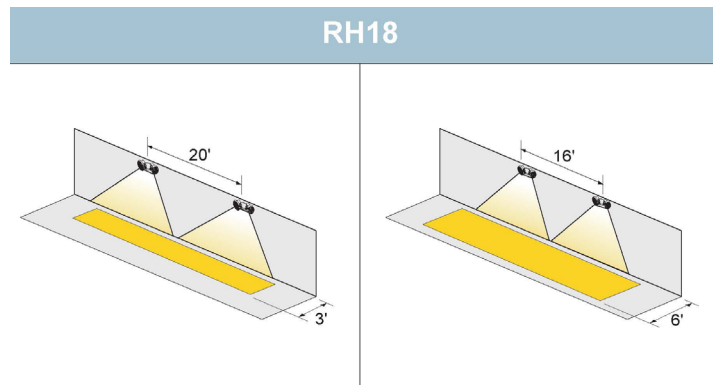

RH18 Series

120V

Catalog #:		Type
Project:		Date
Prepared by:		

LED Double Remote Head

LED Double Remote Head

DESCRIPTION

This LED Double Remote Head FOR Emergency Lights is great for general purpose applications. The durable, injection molded thermoplastic material resists discoloration due to UV radiation. Heads are fully adjustable, insuring that light can be put where it is needed.

DESIGN FEATURES

Construction

- Injection-molded thermoplastic ABS housing
- Fits on standard box

Electrical

- 120V
- DC 2.7~7.3V input
- LED lamp: 2x1W
- Full adjustable light head
- Suitable for wet location

Dimensions (W x D X H)

- 10-1/4" x 4-1/2" x 6-3/4"

Finish

- Available in white

Certifications

- UL listed
- 5 year limited warranty

ORDERING

Example: RH18-WH