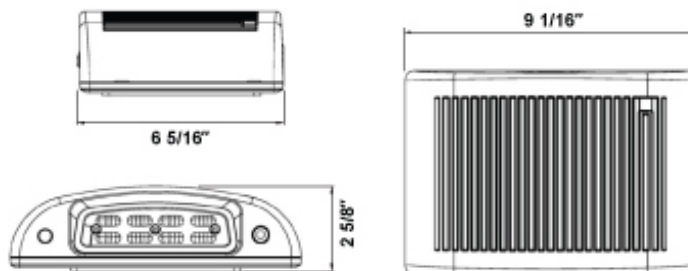

REL5LED

120V-277V Universal voltage

Catalog #:		Type
Project:		Date
Prepared by:		

Outdoor Full Cutoff Emergency

DESCRIPTION

An ultra slim profile, integrated photocell, cold weather heatpad and emergency battery with self-diagnostics. The design provides emergency lighting that increases safety, security, and visibility in commercial and industrial applications.

DESIGN FEATURES

Construction

- Low-profile, ultra slim design, die-cast aluminum housing with heatsink with gasketed UV resistant polycarbonate lens
- IP65 rated against ingress of dust and water jets
- Low profile, ultra slim design
- Unit suitable for damp or wet location

Electrical

- 120V-277V Universal voltage
- Photo sensor for automatic operation
- Self-testing and self-diagnostic
- Test switch and charge indicator light
- Long-life, maintenance-free, rechargeable high temperature Ni-cd battery, 7.2V 2000mAh
- 24-hours recharge after 90 minutes discharge
- Long-life LEDs and electrical driver
- 50,000 hour projected life
- Available in 4000K, 80 CRI
- 18W | 1500lms
- Operating temp: 32°F (0°C) to 122°F (50°C)
- Cold weather operating temp: -13°F (-25°C) to 122°F (50°C)

Installation

- Suitable for wall mount and conduit mount
- Removable backplate for easy, one-person installation
- Universal pattern knockouts on backplate for j-box
- 1/2" threaded conduit access on top surface

Lens

- Gasketed UV resistant polycarbonate lens

Finish

- Oil Rubbed Bronze or White finish

Certifications

- UL/cUL listed for wet locations
- Limited 5 Year warranty

TEL: 800.937.6925 | Fax: 800.207.9509 | www.rplighting.com

Specifications and dimensions subject to change without notice.