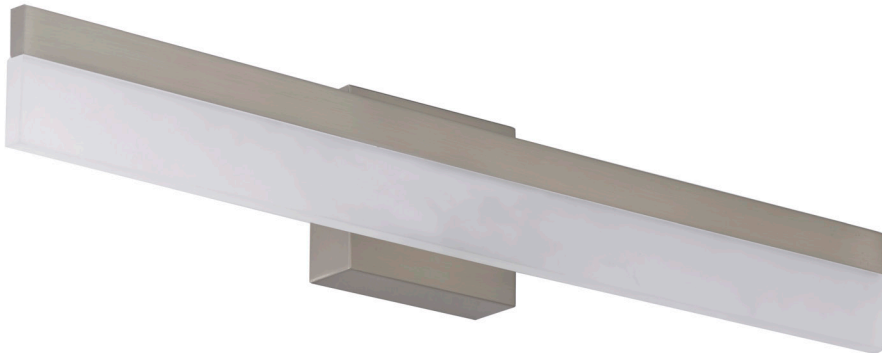

4905

120V

Catalog #:		Type
Project:		Date
Prepared by:		

Edge-Lit LED Ribbon

Edge-Lit LED Ribbon

DESCRIPTION

An elegant addition to your home this sleek design which allows for endless indoor applications with contemporary energy-efficient LED lights.

DESIGN FEATURES

Construction

- Durable metal construction
- Led ceiling and wall mount
- Flexible design
- Easy to install
- Quick-connect design

Electrical

- 120V-60Hz
- Dimmable
- Beam Angle: 120°
- 50,000 hour projected life
- 22W | 1500lms | 68.18lms/W
- Available in 3000K
- CRI 81

Lens

- Acrylic lens protects LEDs and diffuses glare while allowing for optimum lumen output
- Warm white light

Finish

- Available in brushed nickel (BN)

Dimension (LxHxW)

- 24" x 4-1/2" x 3"

Certifications