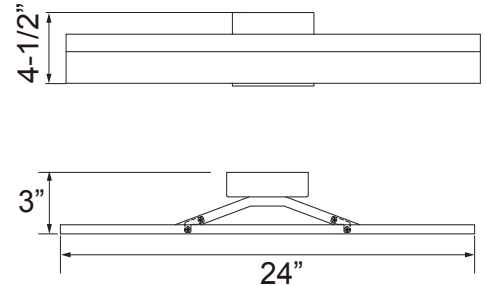

4905

120V

Catalog #:		Type
Project:		Date
Prepared by:		

Edge-Lit LED Ribbon

Edge-Lit LED Ribbon

DESCRIPTION

An elegant addition to your home this sleek design which allows for endless indoor applications with contemporary energy-efficient LED lights.

DESIGN FEATURES

Construction

- Durable metal construction
- Led ceiling and wall mount
- Flexible design
- Easy to install
- Quick-connect design

Electrical

- 120V-60Hz
- Dimmable
- Beam Angle: 120°
- 50,000 hour projected life
- 22W | 1500lms | 68.18lms/W
- Available in 3000K
- CRI 81

Lens

- Acrylic lens protects LEDs and diffuses glare while allowing for optimum lumen output
- Warm white light

Finish

- Available in brushed nickel (BN)

Dimension (LxHxW)

- 24" x 4-1/2" x 3"

Certifications