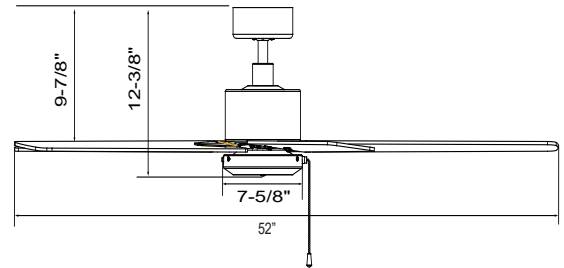

1067

120V

Catalog #:		Type
Project:		Date
Prepared by:		

Aldea VII - 3-Blade, 52" Sweep, AC Motor, Wet Listed Fan

DESCRIPTION

The Aldea VII ceiling fan is wet listed and is great for outdoor applications. You can control with the simple pull chain that comes standard or choose the optional hand-held remote or wall controls.

DESIGN FEATURES

Motor

- 3 speed | Reversible
- AC Motor | 172 x 14 mm motor | 3 capacitors
- RPM: High: 209 Low: 83
- CFM: 5600 | 50.9W | Efficiency = 110.0
- 76" Lead wire | 4" down rod included

Controls

- Pull Chain Standard
- Optional Remote Control (sold separately; indoor use only): RC-10
- Optional Wall Control (sold separately; indoor mounting only): WC-4 | WC-8 | WC-13 | WC-16

Blades

- 3-Blade, 52" sweep
- Blade Construction: ABS Waterproof Blades
- 11° blade pitch

Dimensions

12-3/8"	7-5/8"	9-7/8"
Height (lowest point)	Width (housing)	Height (top of blade)

ORDERING GUIDE

Example: 1067BP-BP

Model #	Motor / Blade Finish
1067	
1067	BP-BP : Brushed Pewter / Brushed Pewter MBK-MBK : Matte Black / Matte Black OB-OB : Oil Rubbed Bronze / Oil Rubbed Bronze WW-WW : White / White