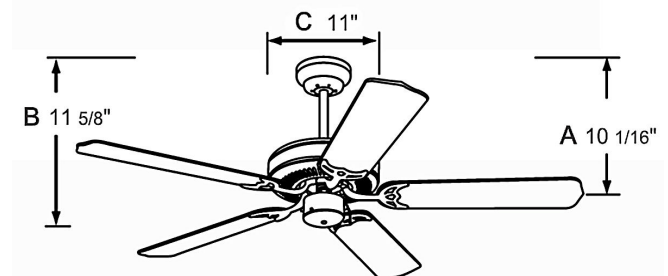

1052

120V

Catalog #:		Type
Project:		Date
Prepared by:		

Royal Star, 5-Blade, 52" Sweep Builder Fan

Royal Star, 5-Blade 52" Sweep

DESCRIPTION

The Royal Star, 5-Blade, 52" Sweep Builder Fan is a timeless and reliable classic that compliments any interior space.

DESIGN FEATURES

Motor

- 3-Speed | Reversible
- AC Motor | 153 x 12 mm | 3 capacitors
- RPM: 170 (at highest speed)
- 39W | 3020CFM | 78CFM/W
- CFM/W
- Low: 135.0 High: 67.2
- 52" Lead wire | 4" down rod included
- Dual Mount

Blades

- 5-Blade, 52" sweep
- Blade Construction: MDF¹
- 12° blade pitch

Light Kit

- Light kit adaptable

Dimensions

11-5/8"	11"	10-1/16"
Height (lowest point)	Width (housing)	Height (top of blade)

Controls

- Pull Chain Standard
- Optional Remote Control (sold separately)
RC-6 | RC-8
- Optional Wall Control (sold separately)
WC-4 | WC-8 | WC-13 | WC-16