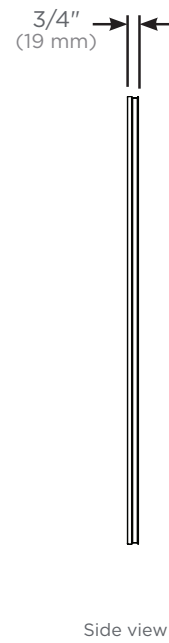

Features

- Color and style matched to Profiles styling suite.
- Easy Installation
- Modular when paired with ganging kit

Construction

- Aluminum frame
- Includes installation hardware

Dimensions

Height: 39-1/4" (997 mm)
 Width: 29-7/8" (759 mm)
 Depth: 3/4" (19 mm)

Options

- Other widths / heights available
- Gangs to Profiles Cabinet and Profiles Modular Light- Reference Profiles Mirror Ganging Kit when ordering - PMGKIT3040
- Available in 4 metal frame color options:
 - Chrome
 - Polished Nickel
 - Matte Gold
 - Matte Black

Example: Ganging Mirror-to-Cabinet Arrangement
Note: One Mirror Ganging Kit is required per mirror.
 Reference the Profiles PMGKIT Specification sheet for details

Example: Ganging Mirror-to-Lights Arrangement
Note: One Mirror Ganging Kit is required.
 Reference the Profiles PMGKIT Specification sheet for details

Model Number Key

Profiles	Mirror	Width	Height	Frame Width	Metal Frame Finish
P	M	30	40	T = 3/4"	76 = Chrome 77 = Polished Nickel 82 = Matte Gold 83 = Matte Black

**Mirror Ganging Kit adds 1/8" (3 mm) to dimensions*