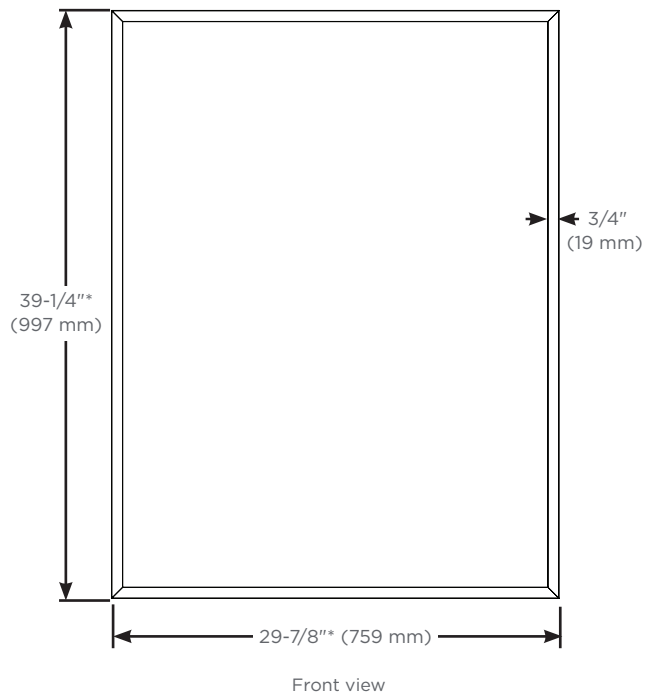

Features

- Color and style matched to Profiles styling suite.
- Easy Installation
- Modular when paired with ganging kit

Construction

- Aluminum frame
- Includes installation hardware

Dimensions

Height: 39-1/4" (997 mm)
 Width: 29-7/8" (759 mm)
 Depth: 3/4" (19 mm)

Options

- Other widths / heights available
- Gangs to Profiles Cabinet and Profiles Modular Light- Reference Profiles Mirror Ganging Kit when ordering - PMGKIT3040
- Available in 4 metal frame color options:
 - Chrome
 - Polished Nickel
 - Matte Gold
 - Matte Black

Model Number Key

Profiles	Mirror	Width	Height	Frame Width	Metal Frame Finish
P	M	30	40	T = 3/4"	76 = Chrome 77 = Polished Nickel 82 = Matte Gold 83 = Matte Black

**Mirror Ganging Kit adds 1/8" (3 mm) to dimensions*