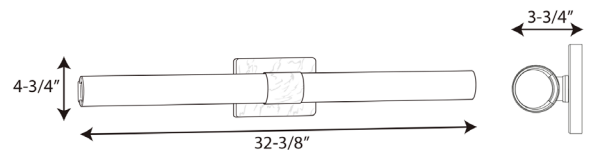

Blanco LED

Wall horizontal or vertical Mounted • Damp Location Listed **PROGRESS LED**

P300151-012-30

Description:

Enjoy this bath fixture's classic forms with crisp, contemporary updates. A silky, satin brass finish coats a simple backplate that anchors the light fixture in place. An elegant etched white glass shade shaped in a thin cylinder stretches horizontally across the design for a clean, modern demeanor.

Specifications:

- Etched White glass Cylindrical Shade
- An elegant etched white glass shade shaped in a thin cylinder stretches horizontally across the design.
- A silky, satin brass finish coats a simple backplate that anchors the light fixture in place.
- Enjoy classic forms with crisp, contemporary updates.
- Ideal for any bathroom.
- Perfect for mid-century modern, transitional, modern, and contemporary settings.
- Measures 32-3/8-inch width by 4-3/4-inch height.
- Uses an integrated LED (53w).
- Compatible with many Triac/ELV dimmers (see dimming controls)
- Includes installation instructions and mounting hardware.
- Progress Lighting products are designed for exceptional quality, reliability, and functionality.
- Dimmable to 10% brightness (See Dimming Notes)
- Canopy covers a standard 4" recessed outlet box: 6.75 in W., 4.75 in ht., 0.75 in depth
- Mounting backplate for outlet box included
- 6 in of wire supplied
- Americans With Disabilities Act (ADA) compliant

Dimensions:

Width: 32-3/8 in
 Height: 4-3/4 in
 Depth: 3-3/4 in
 H/CTR: 2-3/8 in

Etched White glass Cylindrical Shade
 Width: 32-1/4 in
 Height: 2-3/8 in

P300151-012-30

Dimming Notes:

P300151-012-30 is designed to be compatible with many Triac/Forward Phase controls.