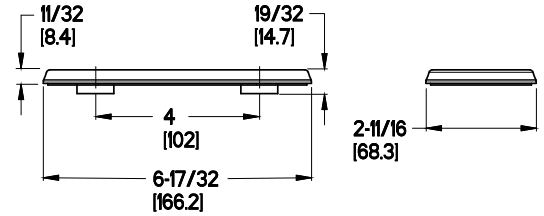

### Features

- 1.2 GPM Flow Rate
- All Metal Construction
- Fixed Hub
- Optional Deckplate, Must Order Both 961-146\* & 974-278\*
- Temperature Limit Stop
- Push and Seal™ Drain
- Pforever Seal Ceramic Disc Valve
- Pforever Warranty®

### Dimensions

Optional Deck and Putty Plate

Push & Seal™

Ø1 Min to Ø1-1/2 Max. Deck Hole Openings