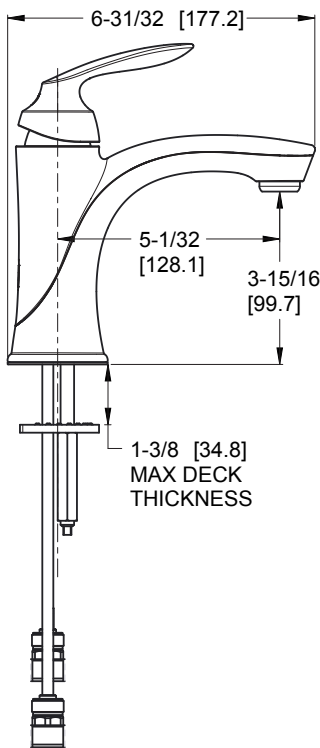

### Features

- 1.2 GPM Flow Rate
- All Metal Construction
- Fixed Hub
- Optional Deckplate, Must Order Both 961-146\* & 974-278\*
- Temperature Limit Stop
- Push and Seal™ Drain
- Pforever Seal Ceramic Disc Valve
- Pforever Warranty®

### Dimensions

Optional Deck and Putty Plate

Push & Seal™

Ø1 Min to Ø1-1/2 Max. Deck Hole Openings