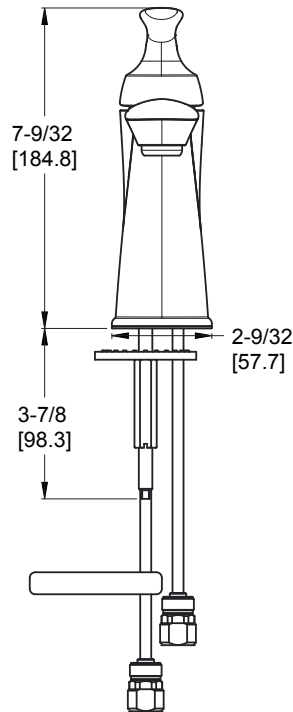

## Avalon™ 4" Centerset Lavatory Faucet

LG42-CB1C Finish(C)

LG42-CB1K Finish(K)

LG42-CB1Y Finish(Y)

### Features

- 1.2 GPM Flow Rate
- All Metal Construction
- Fixed Hub
- Optional Deckplate, Must Order Both 961-146\* & 974-278\*
- Temperature Limit Stop
- Push and Seal™ Drain
- Pforever Seal Ceramic Disc Valve
- Pforever Warranty®

### Dimensions

Optional Deck and Putty Plate

Push & Seal™

Ø1 Min to Ø1-1/2 Max. Deck Hole Openings