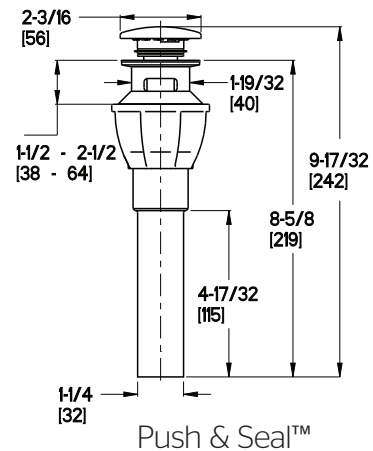

### Features

- 1.2 GPM Flow Rate
- All Metal Construction
- Fixed Hub
- Optional Deckplate, Must Order Both 961-146\* & 974-278\*
- Temperature Limit Stop
- Push and Seal™ Drain
- Pforever Seal Ceramic Disc Valve
- Pforever Warranty®

### Dimensions

Optional Deck and Putty Plate

Push & Seal™

Ø1 Min to Ø1-1/2 Max. Deck Hole Openings