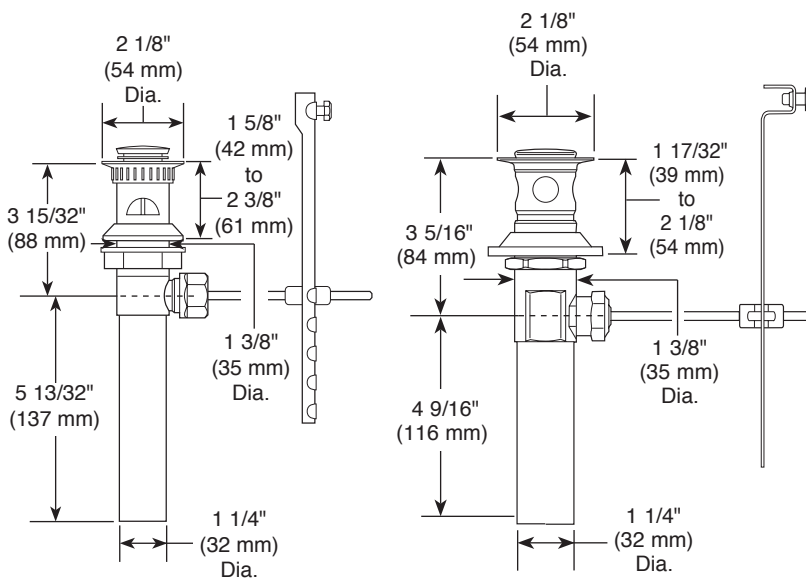

COMPLIES WITH:

- ASME A112.18.1 / CSA B125.1
- ASME A112.18.2 / CSA B125.2
- Indicates compliance to ICC/ANSI A117.1
- EPA WaterSense®
- Verified compliant with 0.25% weighted average Pb content regulations.