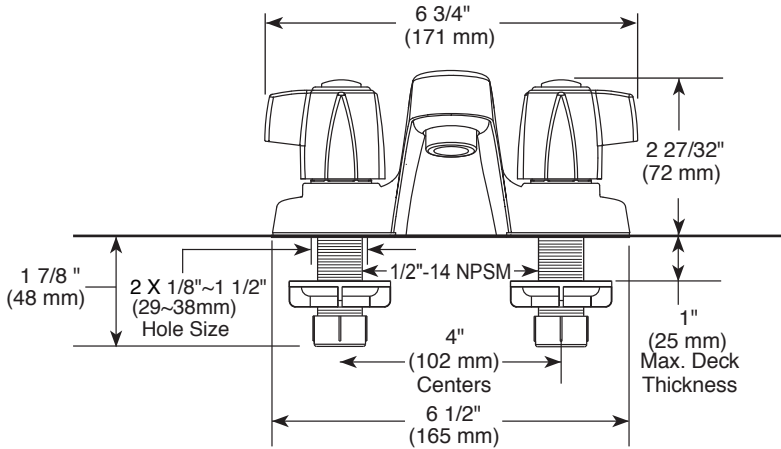

## BATHROOM FAUCET

- Two handle, blade, centerset lavatory faucet; models P246LF & P246LF-BN with plastic pop-up drain assembly, and models P246LF-M & P246LF-BN-M with metal pop-up drain assembly.

## STANDARD SPECIFICATIONS:

- Max. flow rate 1.2 gpm @ 60 psi, 4.5 L/min @ 414 kPa
- Three hole mount
- The fully replaceable, washerless valve design rotates from the full-off position to the full-on position in 90°
- The valve stems on the hot and cold stems are interchangeable
- 1/2"-14 NPSM threaded male inlet shanks