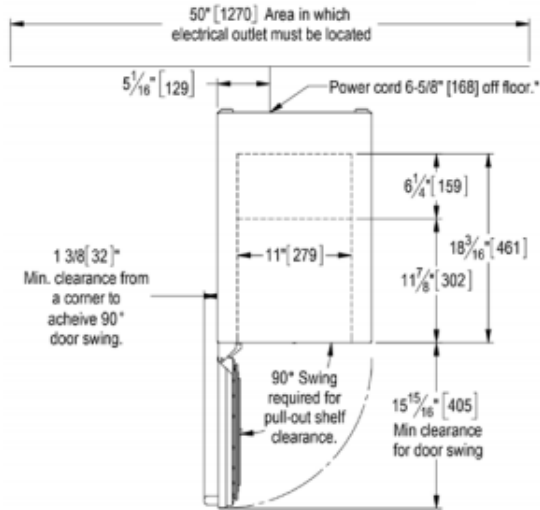

Installation Notes: To achieve 24" install depth, you must recess the outlet 7/8" into the wall directly behind the unit, or place electrical connection adjacent to the installation cavity.

**ACCESSORIES**

MODEL NOS.	DESCRIPTION
(L)	Factory Installed Lock
67990-L/R	Stacking Kit for HP15 models
66736-15	Caster Kit for HP15 models
67115-15	Wood Faces for Wine Shelves (5/pk)

Perlick accessories are available for purchase through an authorized Perlick dealer. For a full list of accessories and to find a dealer near you, visit [perlick.com](http://perlick.com)

**Perlick®** 15" SIGNATURE SERIES  
WINE RESERVE

\* - Leg leveler can add 3/4" [19] to these dimensions when fully extended.