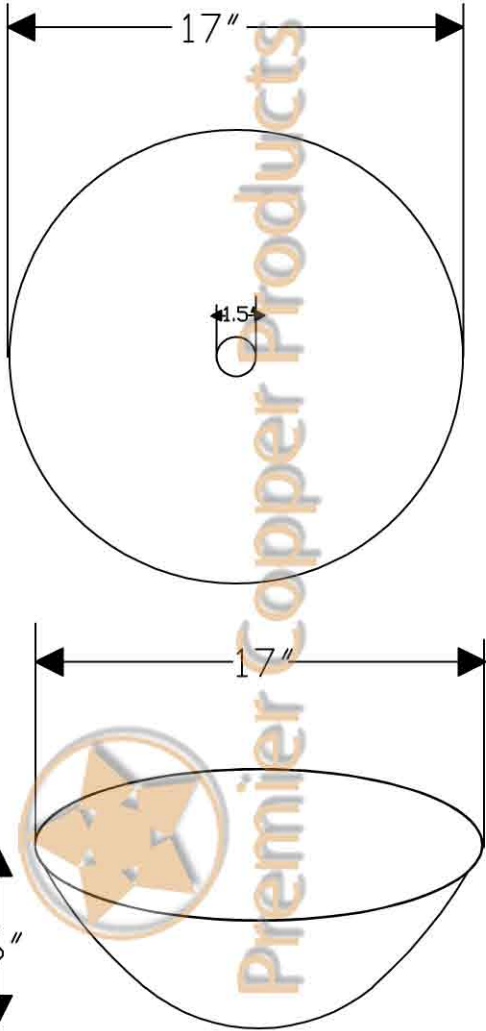

ITEM # VR17BDB LARGE ROUND VESSEL

OUTER DIMENSIONS: 17"X6"

INNER DIMENSION: 17"X6"

DRAIN SIZE: 1.5" W/O OVERFLOW

MATERIAL GAUGE: 13

CODE/STANDARD COMPLIANCE

* IAPMO/cUPC LISTED

IMPORTANT: THIS PRODUCT IS HAND CRAFTED AND SMALL VARIANCES MAY OCCUR. DIMENSIONS MAY VARY UP TO 1/4". DO NOT MAKE ANY INSTALLATION CUTS UNTIL YOU RECEIVE YOUR SINK.