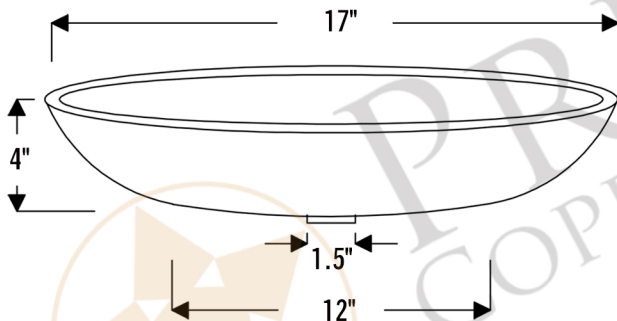

PREMIER
COPPER PRODUCTS

MODEL NUMBER: TFVR17DB

DESCRIPTION: Terra Firma 17" Round Vessel Sink

OUTER DIMENSION: 17" x 4"

BOTTOM SINK FLOOR DIMENSION: 12" Rounded

SINK HEIGHT: 4"

TEXTURE: Terra Firma

FINISH: Living Copper / Oil Rubbed Bronze

RIM: Hand Forged Polished Top Rim

DRAIN OPENING: 1.5"

INSTALLATION TYPE: Vessel

THIS PRODUCT IS HAND CRAFTED, SMALL VARIANCES IN COLOR AND SIZE MAY OCCUR.
DO NOT MAKE ANY INSTALLATION CUTS UNTIL YOU RECEIVE YOUR ITEM(S).