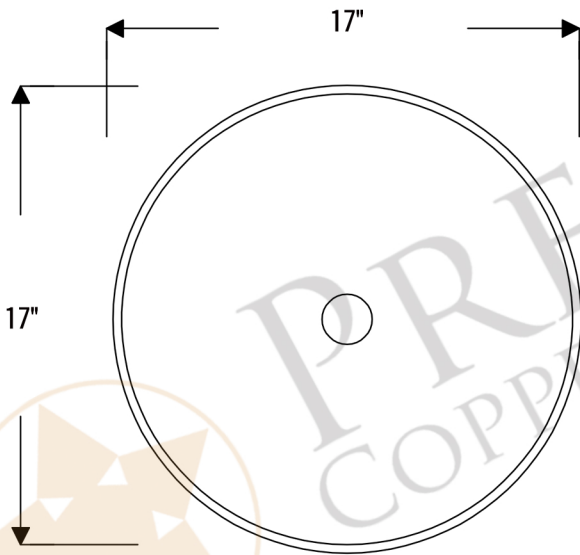

PREMIER
COPPER PRODUCTS

MODEL NUMBER: TFVR17DB

DESCRIPTION: Terra Firma 17" Round Vessel Sink

OUTER DIMENSION: 17" x 4"

BOTTOM SINK FLOOR DIMENSION: 12" Rounded

SINK HEIGHT: 4"

TEXTURE: Terra Firma

FINISH: Living Copper / Oil Rubbed Bronze

RIM: Hand Forged Polished Top Rim

DRAIN OPENING: 1.5"

INSTALLATION TYPE: Vessel

THIS PRODUCT IS HAND CRAFTED, SMALL VARIANCES IN COLOR AND SIZE MAY OCCUR.
DO NOT MAKE ANY INSTALLATION CUTS UNTIL YOU RECEIVE YOUR ITEM(S).