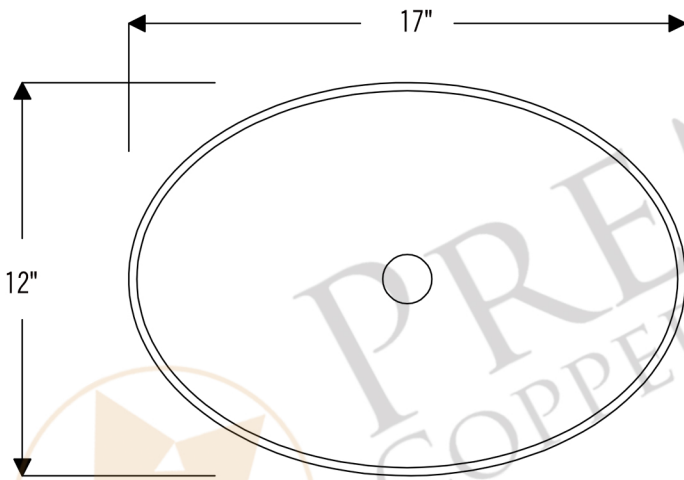

PREMIER
COPPER PRODUCTS

MODEL NUMBER: TFV017DB

DESCRIPTION: Terra Firma 17" Oval Vessel Sink

OUTER DIMENSION: 17" x 12" x 5"

BOTTOM SINK FLOOR DIMENSION: 12" Rounded

SINK HEIGHT: 5"

TEXTURE: Terra Firma

FINISH: Living Copper / Oil Rubbed Bronze

RIM: Hand Forged Polished Top Rim

DRAIN OPENING: 1.5"

INSTALLATION TYPE: Vessel

THIS PRODUCT IS HAND CRAFTED, SMALL VARIANCES IN COLOR AND SIZE MAY OCCUR.
DO NOT MAKE ANY INSTALLATION CUTS UNTIL YOU RECEIVE YOUR ITEM(S).