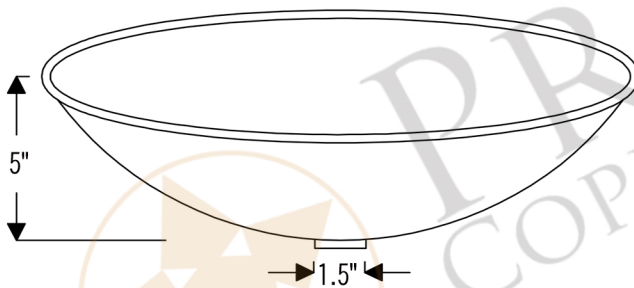

PREMIER
COPPER PRODUCTS

MODEL NUMBER: TFV017DB

DESCRIPTION: Terra Firma 17" Oval Vessel Sink

OUTER DIMENSION: 17" x 12" x 5"

BOTTOM SINK FLOOR DIMENSION: 12" Rounded

SINK HEIGHT: 5"

TEXTURE: Terra Firma

FINISH: Living Copper / Oil Rubbed Bronze

RIM: Hand Forged Polished Top Rim

DRAIN OPENING: 1.5"

INSTALLATION TYPE: Vessel

THIS PRODUCT IS HAND CRAFTED, SMALL VARIANCES IN COLOR AND SIZE MAY OCCUR.
DO NOT MAKE ANY INSTALLATION CUTS UNTIL YOU RECEIVE YOUR ITEM(S).