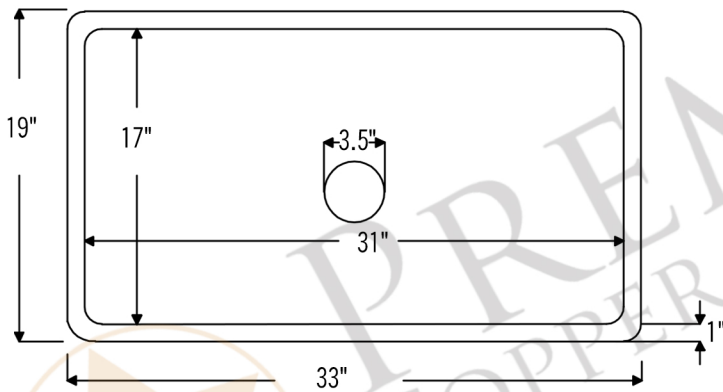

**PREMIER**  
COPPER PRODUCTS

MODEL NUMBER: TFKSDB331910

DESCRIPTION: Terra Firma 33" Traditional Kitchen Sink

OUTER DIMENSION: 33" x 19" x 10"

INNER DIMENSION: 31" x 17" x 10"

RIM: 1"

TEXTURE: Terra Firma

FINISH: Living Copper / Oil Rubbed Bronze

DRAIN OPENING: 3.5"

THIS PRODUCT IS HAND CRAFTED, SMALL VARIANCES IN COLOR AND SIZE MAY OCCUR.  
DO NOT MAKE ANY INSTALLATION CUTS UNTIL YOU RECEIVE YOUR ITEM(S).