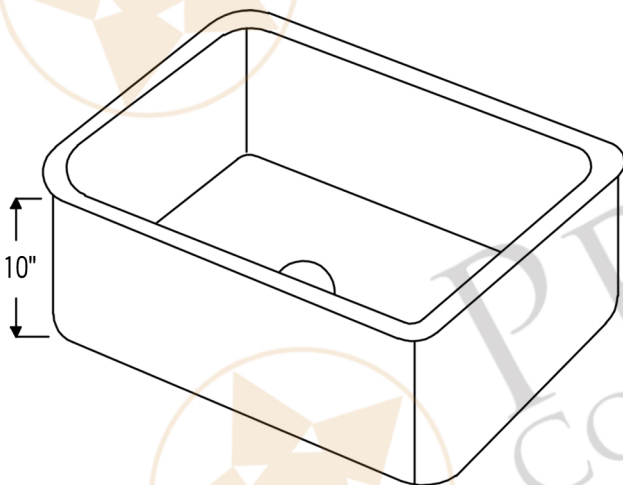

**PREMIER**  
COPPER PRODUCTS

MODEL NUMBER: TFKSDB331910

DESCRIPTION: Terra Firma 33" Traditional Kitchen Sink

OUTER DIMENSION: 33" x 19" x 10"

INNER DIMENSION: 31" x 17" x 10"

RIM: 1"

TEXTURE: Terra Firma

FINISH: Living Copper / Oil Rubbed Bronze

DRAIN OPENING: 3.5"

THIS PRODUCT IS HAND CRAFTED, SMALL VARIANCES IN COLOR AND SIZE MAY OCCUR.  
DO NOT MAKE ANY INSTALLATION CUTS UNTIL YOU RECEIVE YOUR ITEM(S).