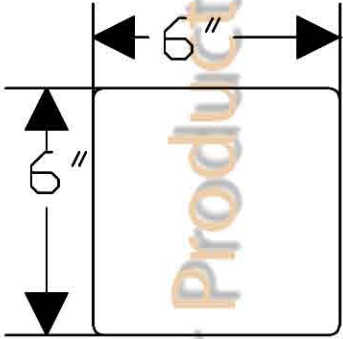

ITEM # T6DBH
6"X6" COPPER
HAMMERED TILE
OUTER DIMENSIONS: 6"X6"

IMPORTANT: THIS PRODUCT IS HAND CRAFTED AND SMALL VARIANCES MAY OCCUR.