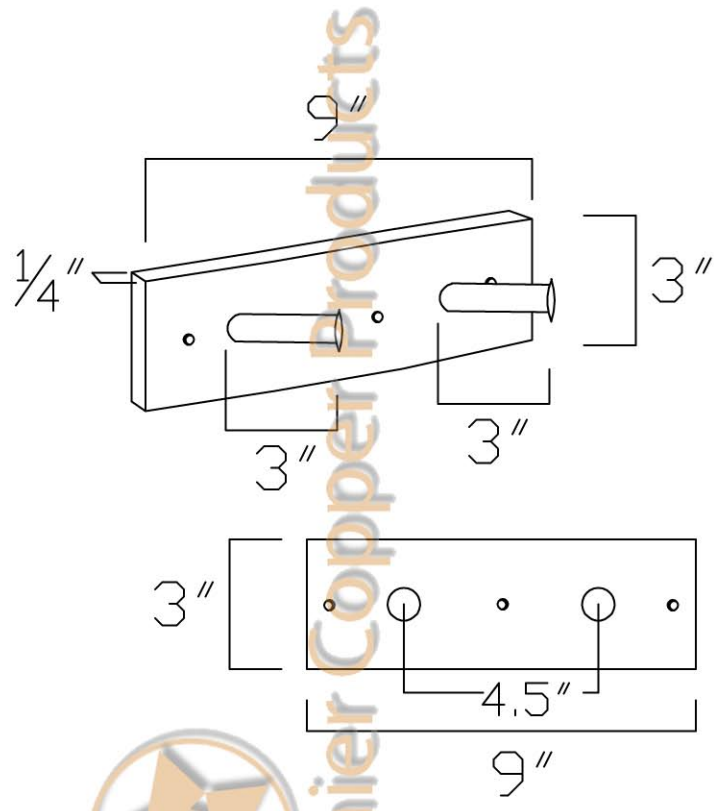

Premier Copper Products

ITEM# RH2 9" ROBE HOOK

DIMENSIONS: 9"X3"X1/4"

Premier Copper Products