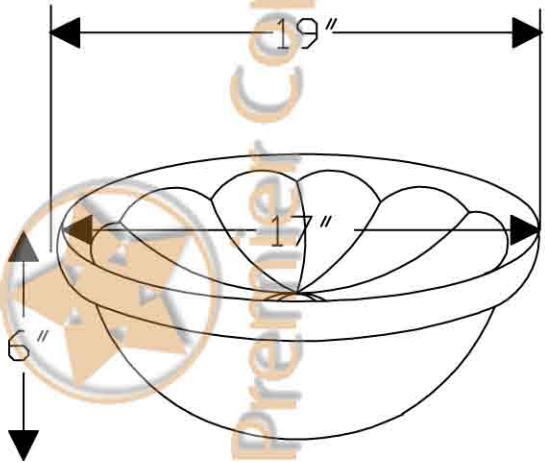

ITEM # L019RSBDB OVAL SUNBURST ROLLED RIM

CODE/STANDARD COMPLIANCE

* IAPMO/cUPC LISTED

OUTER DIMENSIONS: 19"X14"X6"

INNER DIMENSIONS: 17"X12"X6"

DRAIN SIZE: 1.5" W/O OVERFLOW

MATERIAL GAUGE: 17

IMPORTANT: THIS PRODUCT IS HAND CRAFTED AND SMALL VARIANCES MAY OCCUR. DIMENSIONS MAY VARY UP TO 1/4". DO NOT MAKE ANY INSTALLATION CUTS UNTIL YOU RECEIVE YOUR SINK.