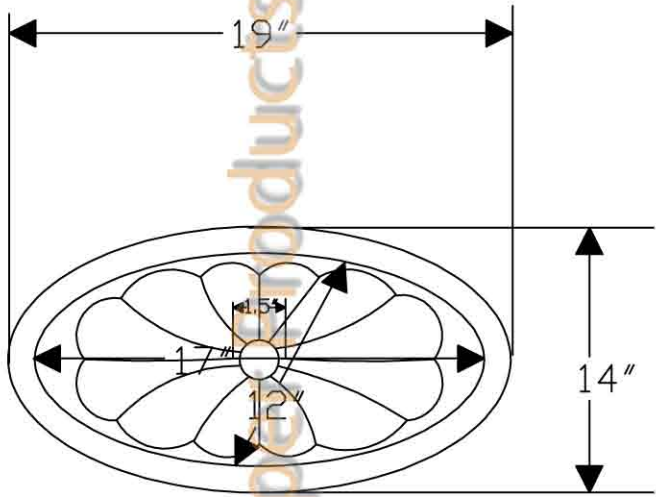

ITEM # L019RSBDB OVAL SUNBURST ROLLED RIM

CODE/STANDARD COMPLIANCE

* IAPMO/cUPC LISTED

OUTER DIMENSIONS: 19"X14"X6"

INNER DIMENSIONS: 17"X12"X6"

DRAIN SIZE: 1.5" W/O OVERFLOW

MATERIAL GAUGE: 17

IMPORTANT: THIS PRODUCT IS HAND CRAFTED AND SMALL VARIANCES MAY OCCUR. DIMENSIONS MAY VARY UP TO 1/4". DO NOT MAKE ANY INSTALLATION CUTS UNTIL YOU RECEIVE YOUR SINK.