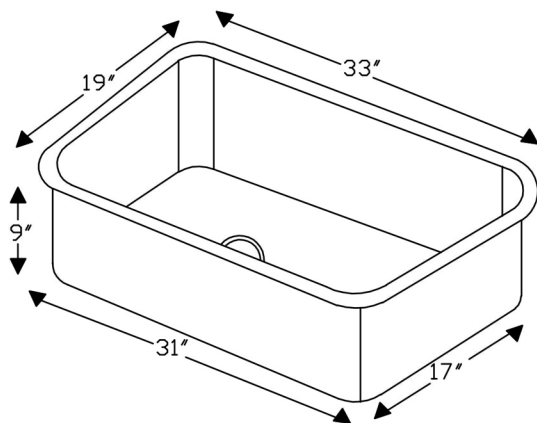

PACKAGE INCLUDES THE FOLLOWING ITEMS:

- * 33" Hammered Copper Kitchen Single Basin Sink / ORB Finish (Model# KSDB33199)
- * 3.5" Garbage Disposal Drain w/ Basket / ORB Finish (Model# D-130ORB)
- * Oil Rubbed Bronze Installation Silicone (Model# C900-ORB)
- * Copper Sink Wax (Model# W900-WAX)

* ORB: Oil Rubbed Bronze

SINK DETAILS (Model# KSDB33199)

- * 33" Hammered Copper Kitchen Single Basin Sink
- * Color: Oil Rubbed Bronze
- * Outer Dimension: 33" x 19" x 9"
- * Inner Dimension: 31" x 17" x 9"
- * Drain Size: 3.5" Standard
- * Material Gauge: 14

* ORB: Oil Rubbed Bronze

DRAIN #1 DETAILS (Model# D-130ORB)

- * 3.5" Deluxe Garbage Disposal Drain w/ Basket
- * Color: Oil Rubbed Bronze
- * Inner Dimension: 3.5"
- * Outer Dimension: 4.5" x 2"
- * Installation Type: Insinkerator Brand Compatible
- * Material: Brass