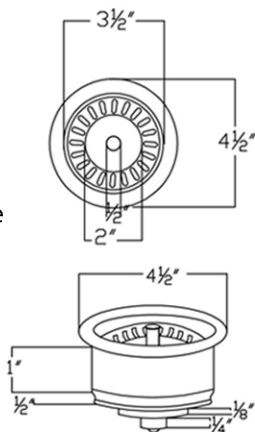

* ORB: Oil Rubbed Bronze

SINK DETAILS (Model# KSDB33199)

- * 33" Hammered Copper Kitchen Single Basin Sink
- * Color: Oil Rubbed Bronze
- * Outer Dimension: 33" x 19" x 9"
- * Inner Dimension: 31" x 17" x 9"
- * Drain Size: 3.5" Standard
- * Material Gauge: 14

* ORB: Oil Rubbed Bronze

DRAIN #1 DETAILS (Model# D-130ORB)

- * 3.5" Deluxe Garbage Disposal Drain w/ Basket
- * Color: Oil Rubbed Bronze
- * Inner Dimension: 3.5"
- * Outer Dimension: 4.5" x 2"
- * Installation Type: Insinkerator Brand Compatible
- * Material: Brass

SILICONE DETAILS (Model# C900-ORB)

- * Neutral Cure Installation Silicone
- * Size: 4.5 OZ
- * Matches a Variety of Different Styled Sinks and Drains

COPPER SINK WAX DETAILS (Model# W900-WAX)

- * Copper Sink Wax & Cleaner
- * Made from Natural Bee's Wax
- * No Wax Build Up Ever!
- * Hard Water Protection
- * Works great on a variety of different surfaces: