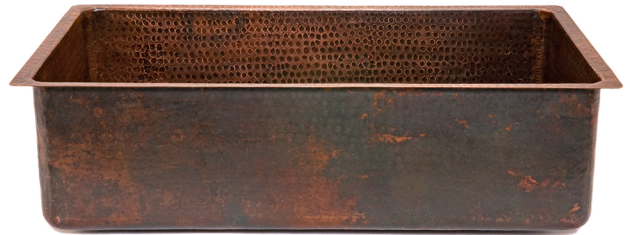

PACKAGE INCLUDES THE FOLLOWING ITEMS:

- * 33" Hammered Copper Kitchen Single Basin Sink / ORB Finish (Model# KSDB33199)
- * 3.5" Garbage Disposal Drain w/ Basket / ORB Finish (Model# D-130ORB)
- * Oil Rubbed Bronze Installation Silicone (Model# C900-ORB)
- * Copper Sink Wax (Model# W900-WAX)

* ORB: Oil Rubbed Bronze

SINK DETAILS (Model# KSDB33199)

- * 33" Hammered Copper Kitchen Single Basin Sink
- * Color: Oil Rubbed Bronze
- * Outer Dimension: 33" x 19" x 9"
- * Inner Dimension: 31" x 17" x 9"
- * Drain Size: 3.5" Standard
- * Material Gauge: 14

* ORB: Oil Rubbed Bronze

DRAIN #1 DETAILS (Model# D-130ORB)

- * 3.5" Deluxe Garbage Disposal Drain w/ Basket
- * Color: Oil Rubbed Bronze
- * Inner Dimension: 3.5"
- * Outer Dimension: 4.5" x 2"
- * Installation Type: Insinkerator Brand Compatible
- * Material: Brass