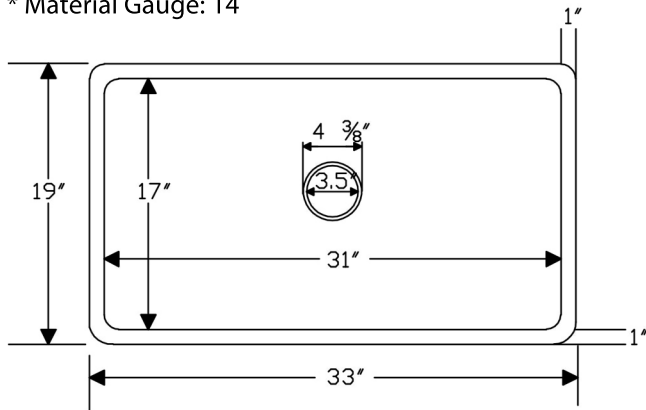

PACKAGE INCLUDES THE FOLLOWING ITEMS:

- * 33" Hammered Copper Kitchen Single Basin Sink / ORB Finish (Model# KSDB33199)
- * 3.5" Garbage Disposal Drain w/ Basket / ORB Finish (Model# D-130ORB)
- * Oil Rubbed Bronze Installation Silicone (Model# C900-ORB)
- * Copper Sink Wax (Model# W900-WAX)

* ORB: Oil Rubbed Bronze

SINK DETAILS (Model# KSDB33199)

- * 33" Hammered Copper Kitchen Single Basin Sink
- * Color: Oil Rubbed Bronze
- * Outer Dimension: 33" x 19" x 9"
- * Inner Dimension: 31" x 17" x 9"
- * Drain Size: 3.5" Standard
- * Material Gauge: 14

* ORB: Oil Rubbed Bronze

DRAIN #1 DETAILS (Model# D-130ORB)

- * 3.5" Deluxe Garbage Disposal Drain w/ Basket
- * Color: Oil Rubbed Bronze
- * Inner Dimension: 3.5"
- * Outer Dimension: 4.5" x 2"
- * Installation Type: Insinkerator Brand Compatible
- * Material: Brass

SILICONE DETAILS (Model# C900-ORB)

- * Neutral Cure Installation Silicone
- * Size: 4.5 OZ
- * Matches a Variety of Different Styled Sinks and Drains

COPPER SINK WAX DETAILS (Model# W900-WAX)

- * Copper Sink Wax & Cleaner
- * Made from Natural Bee's Wax
- * No Wax Build Up Ever!
- * Hard Water Protection
- * Works great on a variety of different surfaces: