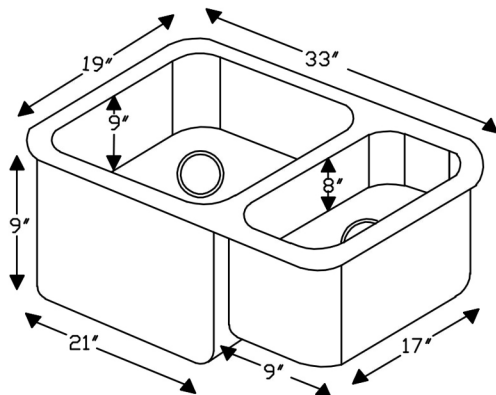

PACKAGE INCLUDES THE FOLLOWING ITEMS:

- * 33" Hammered Copper Kitchen 75/25 Double Basin Sink / ORB Finish (Model# K75DB33199)
- * 3.5" Garbage Disposal Drain w/ Basket / ORB Finish (Model# D-130ORB)
- * 3.5" Kitchen Basket Strainer Drain / ORB Finish (Model# D-132ORB)
- * Oil Rubbed Bronze Installation Silicone (Model# C900-ORB)
- * Copper Sink Wax (Model# W900-WAX)

** ORB: Oil Rubbed Bronze*

SINK DETAILS (Model# K75DB33199)

- * 33" Hammered Copper Kitchen 75/25 Double Basin Sink
- * Color: Oil Rubbed Bronze
- * Outer Dimension: 33" x 19" x 9"
- * Inner Dimension: L: 21" x 17" x 9" R: 9" x 17" x 8"
- * Drain Size: 3.5" Standard
- * Material Gauge: 14

PACKAGE INCLUDES THE FOLLOWING ITEMS:

- * 33" Hammered Copper Kitchen 75/25 Double Basin Sink / ORB Finish (Model# K75DB33199)
- * 3.5" Garbage Disposal Drain w/ Basket / ORB Finish (Model# D-130ORB)
- * 3.5" Kitchen, Prep, Bar Basket Strainer Drain / ORB Finish (Model# D-132ORB)
- * Oil Rubbed Bronze Installation Silicone (Model# C900-ORB)
- * Copper Sink Wax (Model# W900-WAX)

* ORB: Oil Rubbed Bronze

DRAIN #1 DETAILS (Model# D-130ORB)

- * 3.5" Deluxe Garbage Disposal Drain w/ Basket
- * Color: Oil Rubbed Bronze
- * Inner Dimension: 3.5"
- * Outer Dimension: 4.5" x 2"
- * Installation Type: Insinkerator Brand Compatible
- * Material: Brass