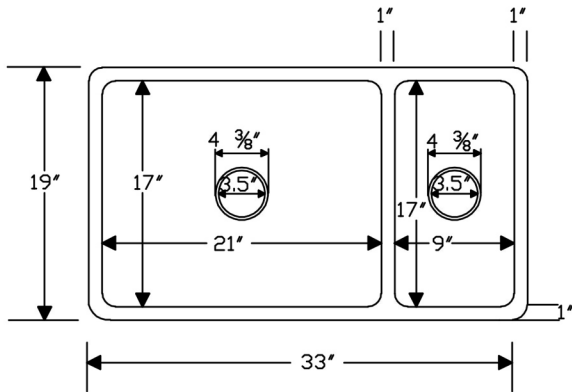

PACKAGE INCLUDES THE FOLLOWING ITEMS:

- * 33" Hammered Copper Kitchen 75/25 Double Basin Sink / ORB Finish (Model# K75DB33199)
- * 3.5" Garbage Disposal Drain w/ Basket / ORB Finish (Model# D-130ORB)
- * 3.5" Kitchen Basket Strainer Drain / ORB Finish (Model# D-132ORB)
- * Oil Rubbed Bronze Installation Silicone (Model# C900-ORB)
- * Copper Sink Wax (Model# W900-WAX)

** ORB: Oil Rubbed Bronze*

SINK DETAILS (Model# K75DB33199)

- * 33" Hammered Copper Kitchen 75/25 Double Basin Sink
- * Color: Oil Rubbed Bronze
- * Outer Dimension: 33" x 19" x 9"
- * Inner Dimension: L: 21" x 17" x 9" R: 9" x 17" x 8"
- * Drain Size: 3.5" Standard
- * Material Gauge: 14

* ORB: Oil Rubbed Bronze

DRAIN #1 DETAILS (Model# D-130ORB)

- * 3.5" Deluxe Garbage Disposal Drain w/ Basket
- * Color: Oil Rubbed Bronze
- * Inner Dimension: 3.5"
- * Outer Dimension: 4.5" x 2"
- * Installation Type: Insinkerator Brand Compatible
- * Material: Brass

DRAIN #2 DETAILS (Model# D-132ORB)

- * 3.5" Kitchen, Prep, Bar Basket Strainer Drain
- * Color: Oil Rubbed Bronze
- * Inner Dimension: 3.5"
- * Outer Dimension: 4.5" x 3"
- * Installation Type: Compression
- * Material: Brass/PVC