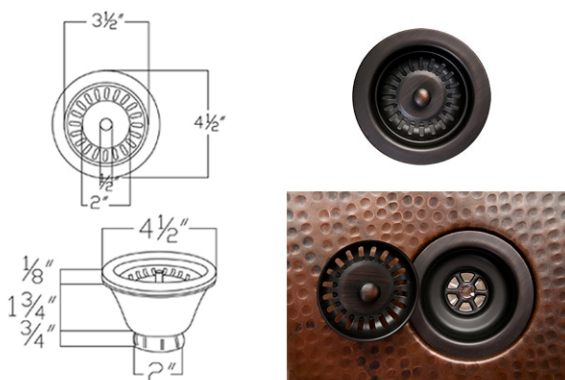

** ORB: Oil Rubbed Bronze*

SINK DETAILS (Model# K75DB33199)

- * 33" Hammered Copper Kitchen 75/25 Double Basin Sink
- * Color: Oil Rubbed Bronze
- * Outer Dimension: 33" x 19" x 9"
- * Inner Dimension: L: 21" x 17" x 9" R: 9" x 17" x 8"
- * Drain Size: 3.5" Standard
- * Material Gauge: 14

PACKAGE INCLUDES THE FOLLOWING ITEMS:

- * 33" Hammered Copper Kitchen 75/25 Double Basin Sink / ORB Finish (Model# K75DB33199)
- * 3.5" Garbage Disposal Drain w/ Basket / ORB Finish (Model# D-130ORB)
- * 3.5" Kitchen, Prep, Bar Basket Strainer Drain / ORB Finish (Model# D-132ORB)
- * Oil Rubbed Bronze Installation Silicone (Model# C900-ORB)
- * Copper Sink Wax (Model# W900-WAX)

* ORB: Oil Rubbed Bronze

DRAIN #1 DETAILS (Model# D-130ORB)

- * 3.5" Deluxe Garbage Disposal Drain w/ Basket
- * Color: Oil Rubbed Bronze
- * Inner Dimension: 3.5"
- * Outer Dimension: 4.5" x 2"
- * Installation Type: Insinkerator Brand Compatible
- * Material: Brass

DRAIN #2 DETAILS (Model# D-132ORB)

- * 3.5" Kitchen, Prep, Bar Basket Strainer Drain
- * Color: Oil Rubbed Bronze
- * Inner Dimension: 3.5"
- * Outer Dimension: 4.5" x 3"
- * Installation Type: Compression
- * Material: Brass/PVC