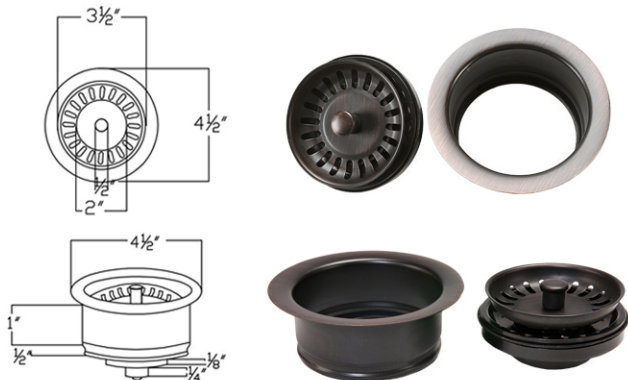

PACKAGE INCLUDES THE FOLLOWING ITEMS:

- * 33" Hammered Copper Kitchen 75/25 Double Basin Sink / ORB Finish (Model# K75DB33199)
- * 3.5" Garbage Disposal Drain w/ Basket / ORB Finish (Model# D-130ORB)
- * 3.5" Kitchen Basket Strainer Drain / ORB Finish (Model# D-132ORB)
- * Oil Rubbed Bronze Installation Silicone (Model# C900-ORB)
- * Copper Sink Wax (Model# W900-WAX)

** ORB: Oil Rubbed Bronze*

SINK DETAILS (Model# K75DB33199)

- * 33" Hammered Copper Kitchen 75/25 Double Basin Sink
- * Color: Oil Rubbed Bronze
- * Outer Dimension: 33" x 19" x 9"
- * Inner Dimension: L: 21" x 17" x 9" R: 9" x 17" x 8"
- * Drain Size: 3.5" Standard
- * Material Gauge: 14

PACKAGE INCLUDES THE FOLLOWING ITEMS:

- * 33" Hammered Copper Kitchen 75/25 Double Basin Sink / ORB Finish (Model# K75DB33199)
- * 3.5" Garbage Disposal Drain w/ Basket / ORB Finish (Model# D-130ORB)
- * 3.5" Kitchen, Prep, Bar Basket Strainer Drain / ORB Finish (Model# D-132ORB)
- * Oil Rubbed Bronze Installation Silicone (Model# C900-ORB)
- * Copper Sink Wax (Model# W900-WAX)

* ORB: Oil Rubbed Bronze

DRAIN #1 DETAILS (Model# D-130ORB)

- * 3.5" Deluxe Garbage Disposal Drain w/ Basket
- * Color: Oil Rubbed Bronze
- * Inner Dimension: 3.5"
- * Outer Dimension: 4.5" x 2"
- * Installation Type: Insinkerator Brand Compatible
- * Material: Brass