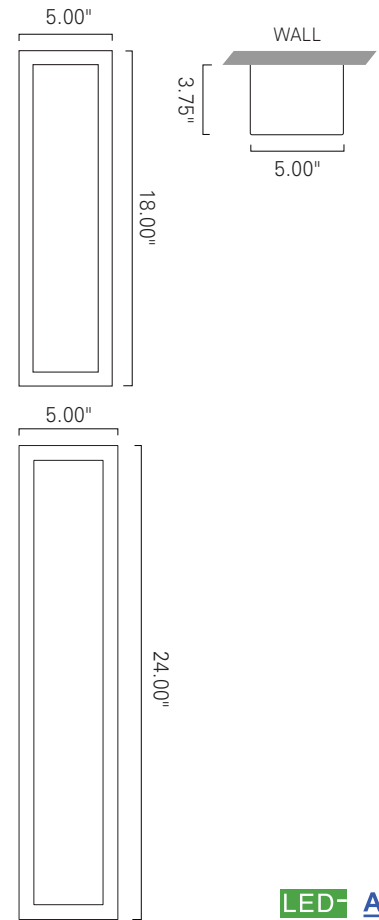

Norwell Lighting

Product Name **Kaset**
 Model Number **9696 – 18" 9697 – 24"**
 Project Name _____
 Fixture Type _____ Quantity _____

Kaset 18" - 9696 Chrome (CH) Shiny Opal (SO)
 Can be mounted horizontally or vertically

Kaset 24" - 9697

LED ADA

Product Name / Model / Dimensions	Finish Options	Glass	Lamping Options												
Kaset 18" - 9696 Kaset 24" - 9697 <table border="1"> <thead> <tr> <th></th> <th>Height</th> <th>Width</th> <th>Projection</th> </tr> </thead> <tbody> <tr> <td>9696</td> <td>18"</td> <td>5"</td> <td>3.75"</td> </tr> <tr> <td>9697</td> <td>24"</td> <td>5"</td> <td>3.75"</td> </tr> </tbody> </table>		Height	Width	Projection	9696	18"	5"	3.75"	9697	24"	5"	3.75"	Standard Brushed Nickel (BN) Chrome (CH)	Standard Shiny Opal (SO)	Standard LED (LED) 18" – 900lm 3000K CCT 24" – 1900lm 3000K CCT *dimnable *Refer to Norwellinc.com for LED Specifications
	Height	Width	Projection												
9696	18"	5"	3.75"												
9697	24"	5"	3.75"												