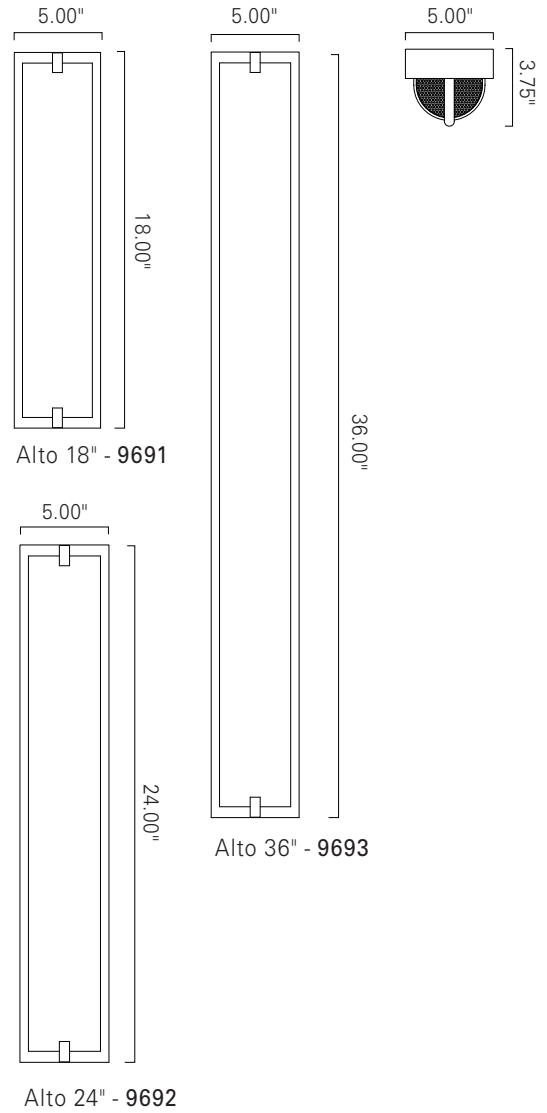

# Norwell Lighting

Product Name **Alto 18", Alto 24", Alto 36"**  
 Model Number **9691, 9692, 9693**  
 Project Name \_\_\_\_\_  
 Fixture Type \_\_\_\_\_ Quantity \_\_\_\_\_

Alto 18" - 9691

Alto 24" - 9692

Alto 36" - 9693

Chrome (CH) Matte Opal (MO)  
Mounts vertically or horizontally

Alto 18" - 9691

Alto 24" - 9692

Alto 36" - 9693

**LED- ADA**

Product Name / Model / Dimensions				Finish Options	Glass	Lamping Options
Alto 18" - 9691 Alto 24" - 9692 Alto 36" - 9693				<b>Standard</b> Brushed Nickel (BN) Chrome (CH)	<b>Standard</b> Matte Opal (MO)	<b>Standard</b> LED (LED) 18" - 900lm 3000K CCT 24" - 1900lm 3000K CCT 36" - 2500lm 3000K CCT *dimmable  *Refer to Norwellinc.com for LED Specifications
	Height	Width	Projection			
9691	18"	4.25"	3.75"			
9692	24"	4.25"	3.75"			
9693	36"	4.25"	3.75"			