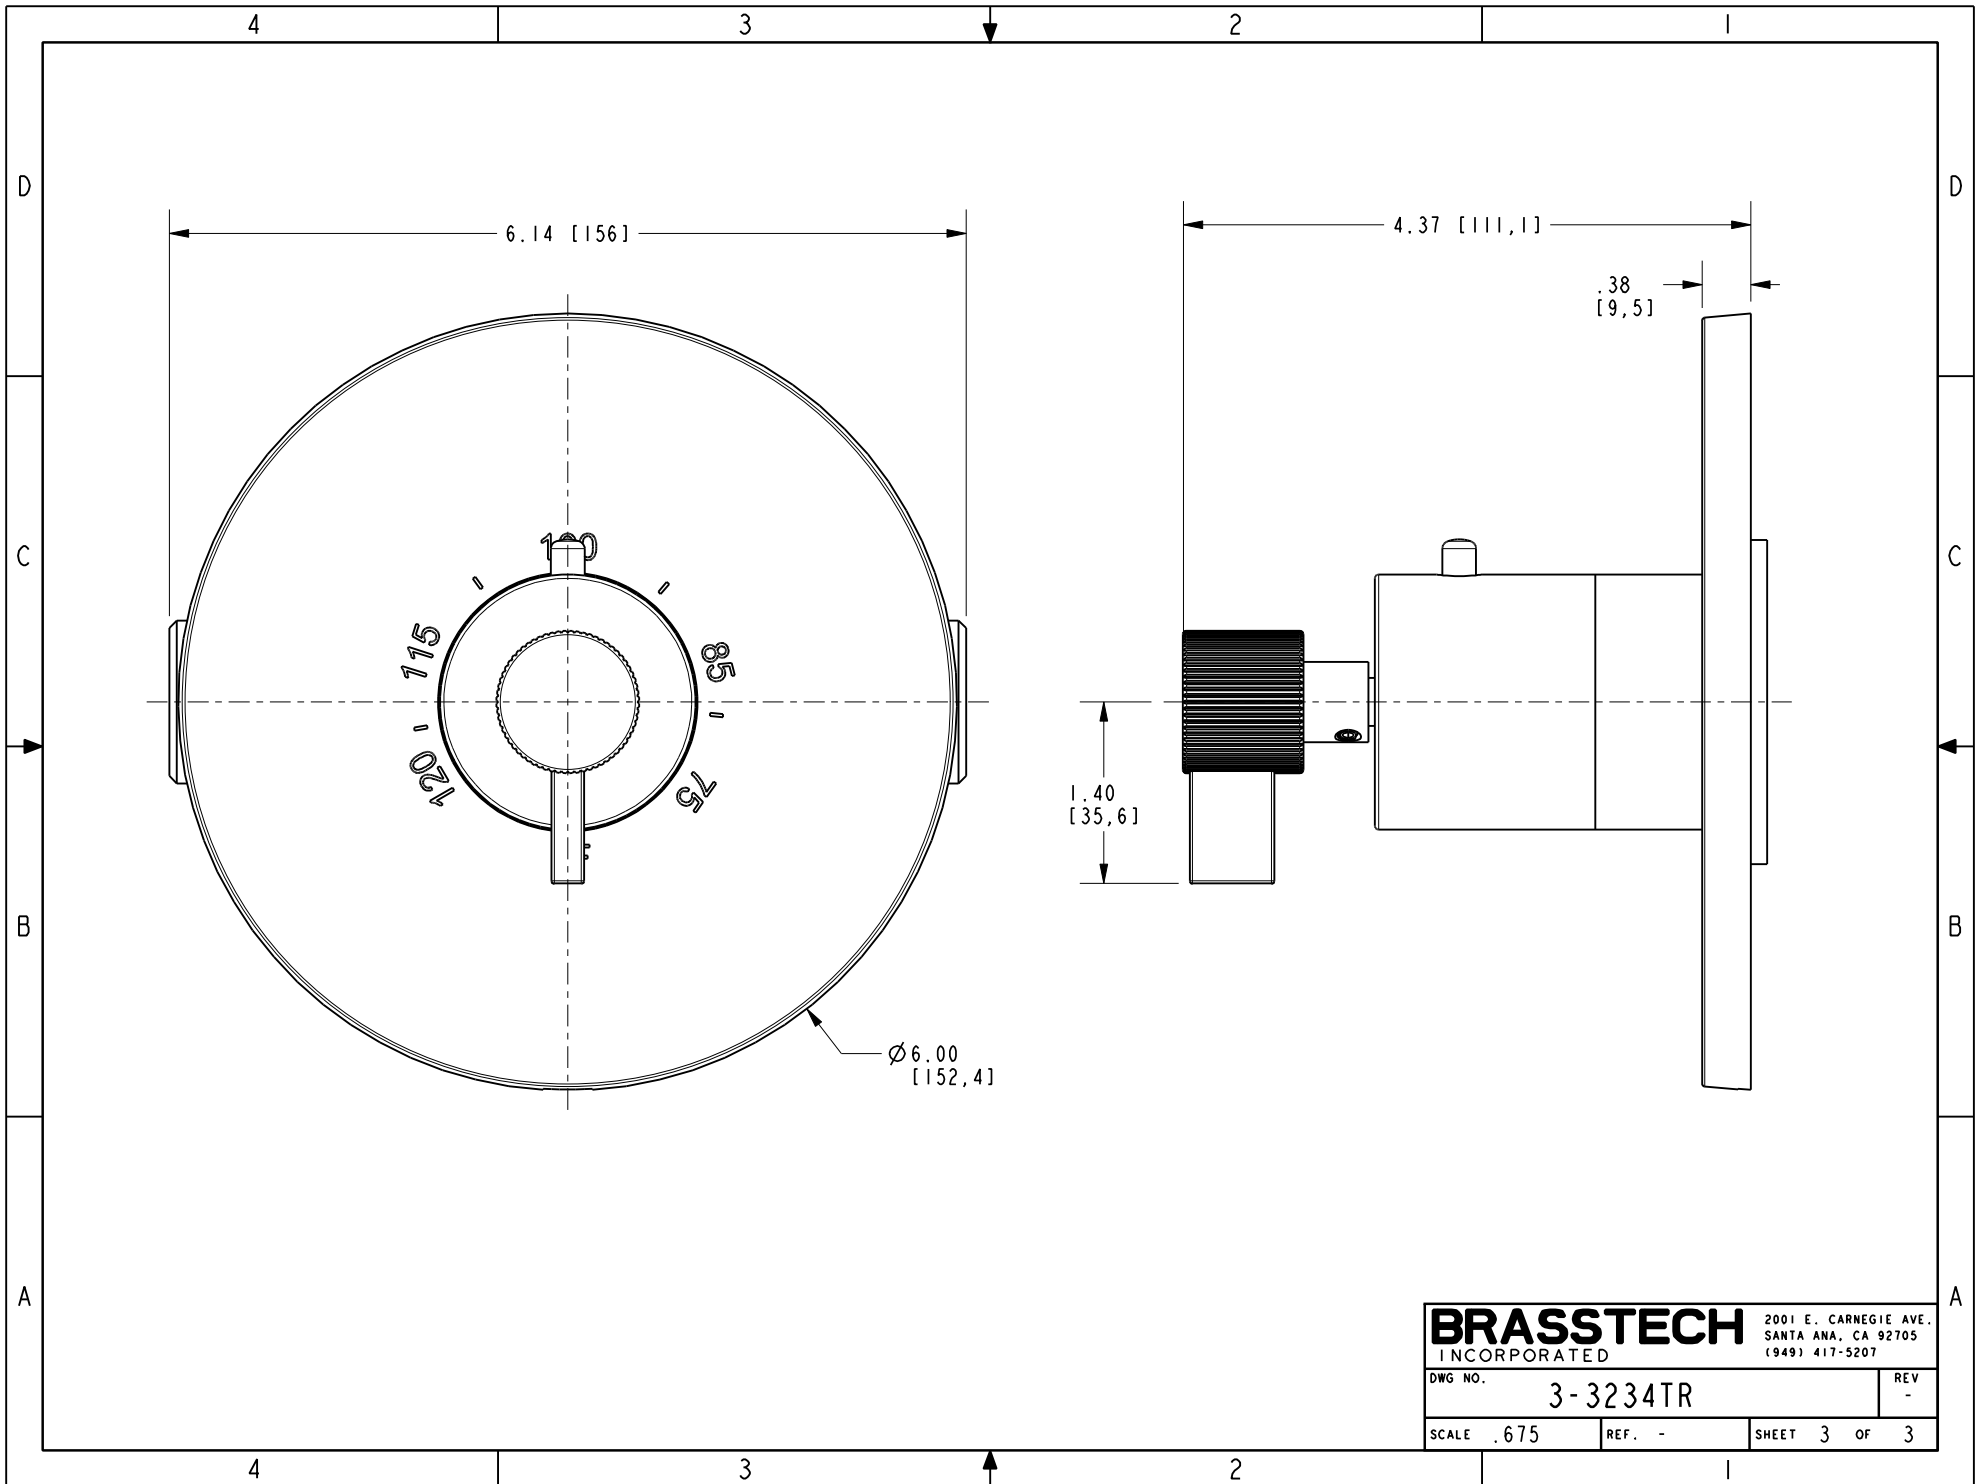

BRASSTECH 2001 E. CARNEGIE AVE.
 INCORPORATED SANTA ANA, CA 92705
 (949) 417-5207

DWG NO.	3-3234TR	REV	-
SCALE	.675	REF.	-
SHEET 2		OF 3	

BRASSTECH		2001 E. CARNEGIE AVE.
INCORPORATED		SANTA ANA, CA 92705
		(949) 417-5207
DWG NO.	3-3234TR	REV -
SCALE .675	REF. -	SHEET 3 OF 3