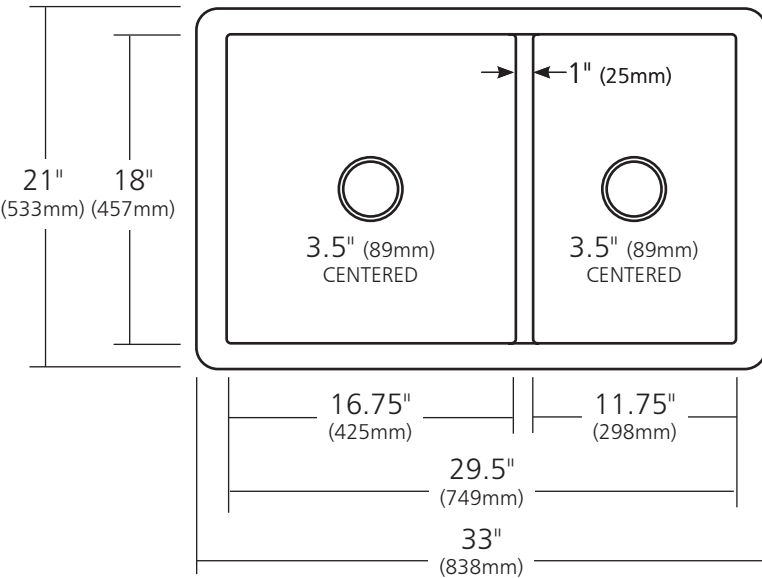

**SPECIFICATIONS**

**COCINA DUET**

*Cocina Series*

CPK275 Antique  
CPK575 Brushed Nickel

**PRODUCT DETAILS**

- 33" x 21" x 10.5" OD (838mm x 533mm x 267mm)
- Lg Basin: 16.75" x 18" x 10" ID (425mm x 457mm x 254mm)
- Sm Basin: 11.75" x 18" x 10" ID (292mm x 406mm x 254mm)
- Hand hammered 16 gauge recycled copper
- 3.5" (89mm) drain opening
- Dimensions are not exact and may vary  $\pm .5"$  (13mm)

**INSTALLATION**

- Undermount

**COORDINATING PRODUCTS**

- Drains: DR320 or DR340
- Bottom Grid: GR1710 & GR1715
- MetalProtect™

**STANDARDS COMPLIANCE**

- UPC/cUPC compliant

**IMPORTANT**

Due to the handcrafted nature of this product, it will vary in finish, texture, hammering, and other details. Dimensions may vary up to .5" (13mm). We strongly recommend waiting for the actual product before making any installation cuts.

TOP VIEW

FRONT VIEW

SIDE VIEW