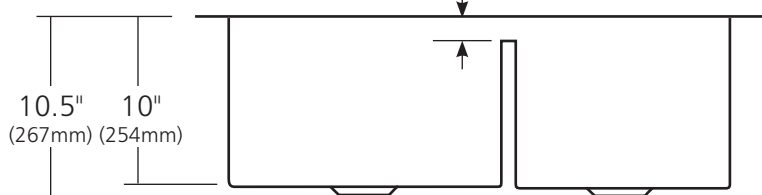

**SPECIFICATIONS**

**COCINA DUET**

*Cocina Series*

CPK275 Antique  
CPK575 Brushed Nickel

**PRODUCT DETAILS**

- 33" x 21" x 10.5" OD (838mm x 533mm x 267mm)
- Lg Basin: 16.75" x 18" x 10" ID (425mm x 457mm x 254mm)
- Sm Basin: 11.75" x 18" x 10" ID (292mm x 406mm x 254mm)
- Hand hammered 16 gauge recycled copper
- 3.5" (89mm) drain opening
- Dimensions are not exact and may vary  $\pm .5"$  (13mm)

**INSTALLATION**

- Undermount

**COORDINATING PRODUCTS**

- Drains: DR320 or DR340
- Bottom Grid: GR1710 & GR1715
- MetalProtect™

**STANDARDS COMPLIANCE**

- UPC/cUPC compliant

**IMPORTANT**

Due to the handcrafted nature of this product, it will vary in finish, texture, hammering, and other details. Dimensions may vary up to .5" (13mm). We strongly recommend waiting for the actual product before making any installation cuts.

TOP VIEW

FRONT VIEW

SIDE VIEW