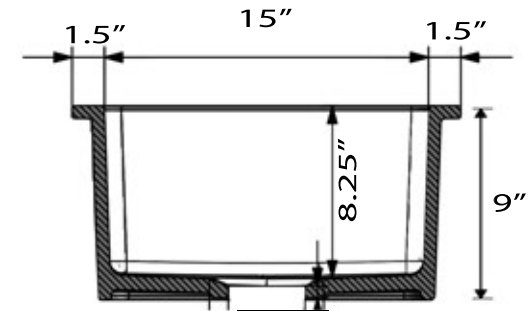

Cape Collection  
Premium Fireclay Undermount Kitchen Sink

MODEL:  
**Wellfleet-1818W**

Sink tapers to bottom

Overall Dimensions	Interior Bowl	Compatible Grid	Bowl Depth	Drain Dimensions
18" x 18" x 9"	15" x 15" Top of bowl	Included	8.25"	3.5" Opening

Please Be Advised

- (Nominal Dimensions\*) Actual Dimensions may vary by 1/4"
- Template Not included
- Installation Type: Dualmount/ Topmount or Undermount
- Mounting hardware not included - Professional Installation Only