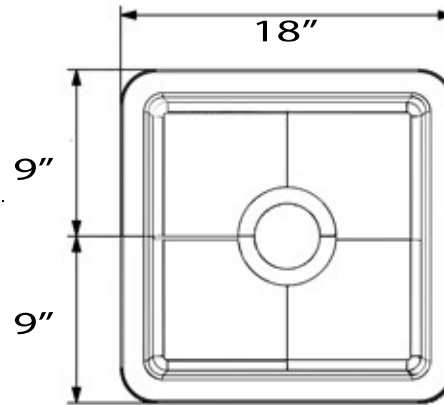

Cape Collection  
Premium Fireclay Undermount Kitchen Sink

MODEL:  
**Wellfleet-1818W**

Sink tapers to bottom

Overall Dimensions	Interior Bowl	Compatible Grid	Bowl Depth	Drain Dimensions
18" x 18" x 9"	15" x 15" Top of bowl	Included	8.25"	3.5" Opening

Please Be Advised

- (Nominal Dimensions\*) Actual Dimensions may vary by 1/4"
- Template Not included
- Installation Type: Dualmount/ Topmount or Undermount
- Mounting hardware not included - Professional Installation Only