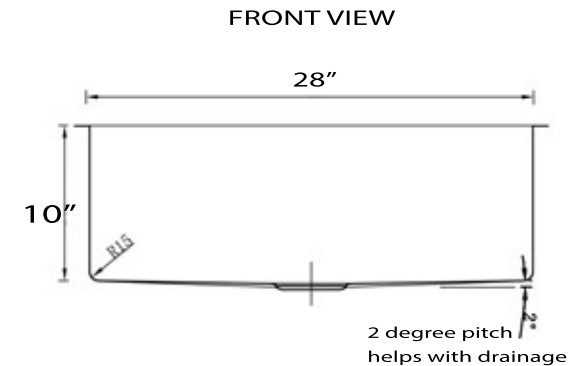

Pro Series Collection
 Premium Stainless Steel
 Small Radius Pro Undermount Kitchen Sink

MODEL:
SR3018

Overall Dimensions	Large Bowl	Bowl Depth	Bottom Grid	Drain Size
30" x 18"	28" x 16"	10"	BG-SR3018	3.5" (Drain Included)

FEATURES

- Premium 304, 16 gauge Stainless Steel Kitchen Sink
- Basin has 2 degree pitch to help with drainage
- Brushed Satin Finish
- Limited Lifetime Manufacturers Warranty
- Insulated to Reduce Condensation
- Rubber Padding is Applied for Noise Reduction