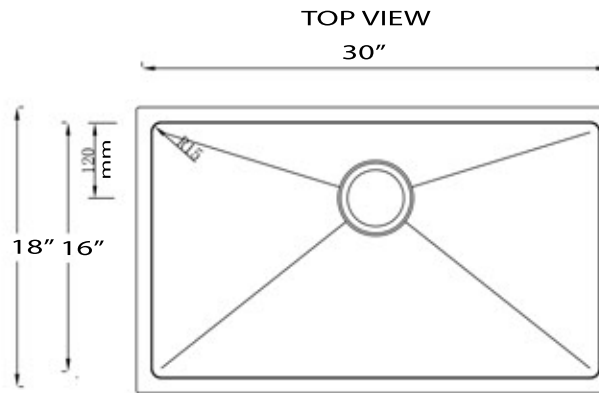

Pro Series Collection
 Premium Stainless Steel
 Small Radius Pro Undermount Kitchen Sink

MODEL:
SR3018

Overall Dimensions	Large Bowl	Bowl Depth	Bottom Grid	Drain Size
30" x 18"	28" x 16"	10"	BG-SR3018	3.5" (Drain Included)

FEATURES

- Premium 304, 16 gauge Stainless Steel Kitchen Sink
- Basin has 2 degree pitch to help with drainage
- Brushed Satin Finish
- Limited Lifetime Manufacturers Warranty
- Insulated to Reduce Condensation
- Rubber Padding is Applied for Noise Reduction