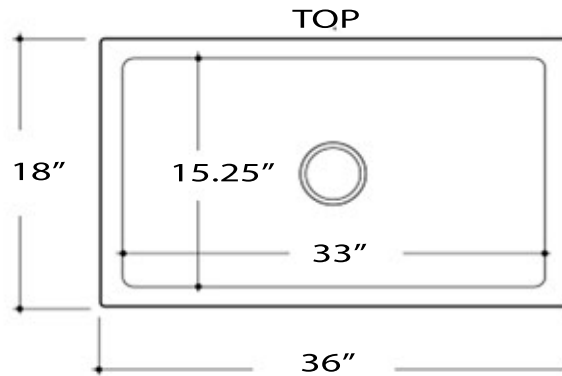

## Premium Fireclay Farmhouse Apron Sink

MODEL:  
**Orleans-36**

Overall Dimensions	Large Bowl	Apron Height	Bowl Depth	Drain Dimensions
36" x 18"	33" x 15.25"	10"	8.5"	3.5" Opening

### Please Be Advised

- (Nominal Dimensions\*) Actual Dimensions may vary by 1/4"
- Template Not included
- Custom Cabinet Required
- Very Heavy 2 Person lift recommended