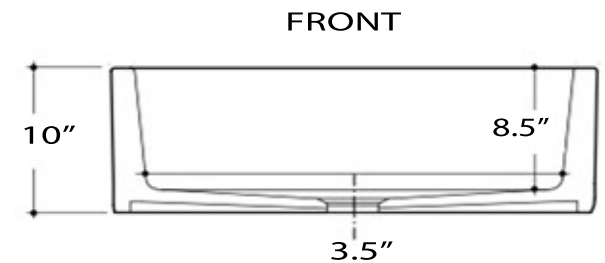

## Premium Fireclay Farmhouse Apron Sink

MODEL:  
**Orleans-36**

Overall Dimensions	Large Bowl	Apron Height	Bowl Depth	Drain Dimensions
36" x 18"	33" x 15.25"	10"	8.5"	3.5" Opening

### Please Be Advised

- (Nominal Dimensions\*) Actual Dimensions may vary by 1/4"
- Template Not included
- Custom Cabinet Required
- Very Heavy 2 Person lift recommended

### FEATURES

- Premium REVERSIBLE Fireclay Sink with Plain or Decorative Apron
- 8.5" Depth Bowl
- Made in Italy
- Limited Warranty
- Bottom is 7/8" thick and may require an extended flange/ferrule . Please visit our Fireclay FAQ page on our website