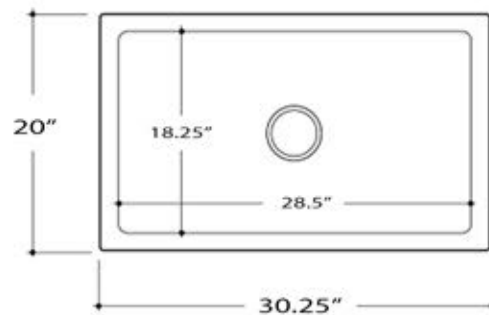

## Premium Fireclay Farmhouse Apron Sink

MODEL:  
Garland-30W

TOP VIEW

FRONT VIEW

Overall Dimensions	Interior Bowl	Apron Height	Bowl Depth	Drain Dimensions
30.25" x 20"	28.25" x 18.25"	10"	9", 9.5" center	3.5" Opening

### Please Be Advised

- (Nominal Dimensions\*) Actual Dimensions may vary by 1/4"
- Template Not included
- Custom Cabinet Required
- **Very Heavy** 2 Person lift Recommended

### FEATURES

- Premium Fireclay Sink with Decorative Apron
- 9" Depth Bowl
- Made in Italy
- Limited Warranty
- Product wt. 119 lbs.

PROJECT/ NAME:

ARCHITECT/CONTRACTOR:

MODEL:

JOB NOTES:

Bottom is 7/8" thick and may require an extended flange/ferrule . Please visit our Fireclay FAQ page on our website