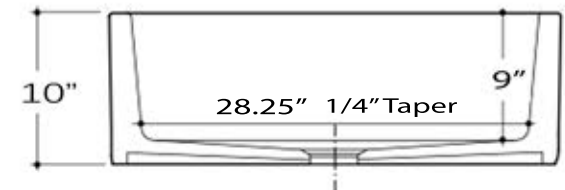

## Premium Fireclay Farmhouse Apron Sink

MODEL:  
Garland-30W

TOP VIEW

FRONT VIEW

Overall Dimensions	Interior Bowl	Apron Height	Bowl Depth	Drain Dimensions
30.25" x 20"	28.25" x 18.25"	10"	9", 9.5" center	3.5" Opening

### Please Be Advised

- (Nominal Dimensions\*) Actual Dimensions may vary by 1/4"
- Template Not included
- Custom Cabinet Required
- **Very Heavy** 2 Person lift Recommended