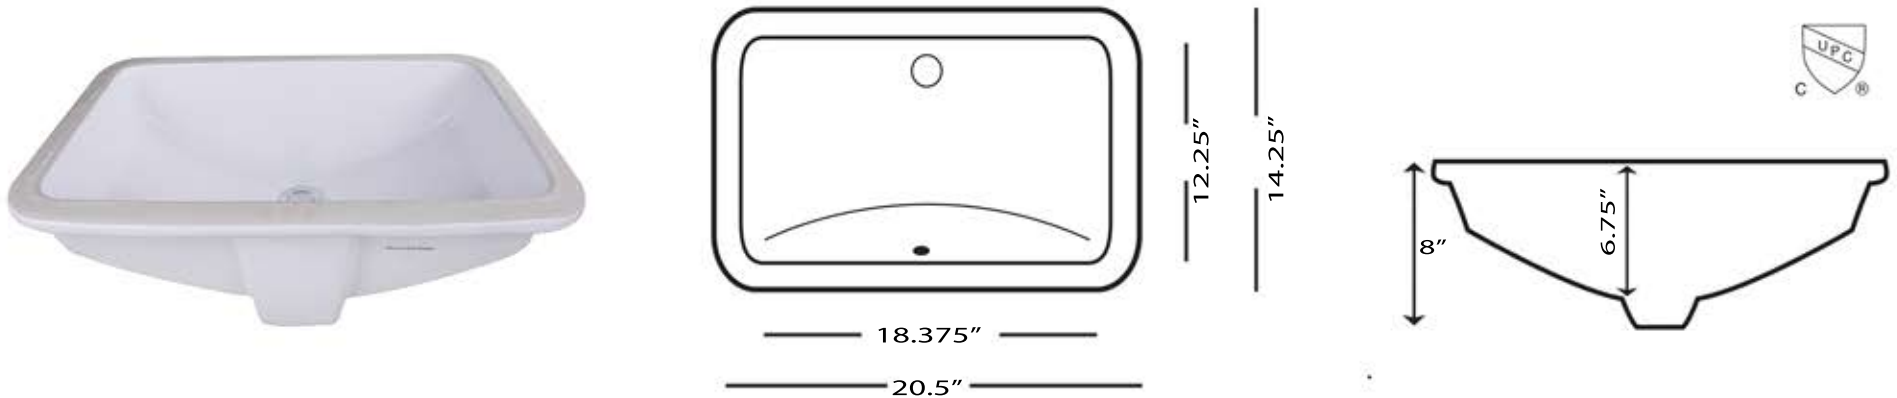

Great Point Collection  
Vitreous China Bath Undermount Sinks

MODEL:  
**GB-18x12-W**

Overall Dimensions	Interior Dimensions	Exterior Height	Depth	Drain Dimension
20.5 x 14.25"	18.375 x 12.25"	8"	6.75"	1.5"

**FEATURES**

- Glazed bottom, underside
- Template not included - custom template required
- Vitreous China undermount with porcelain enamel glaze
- Limited Manufacturers Warranty
- With Overflow

PROJECT/ NAME: