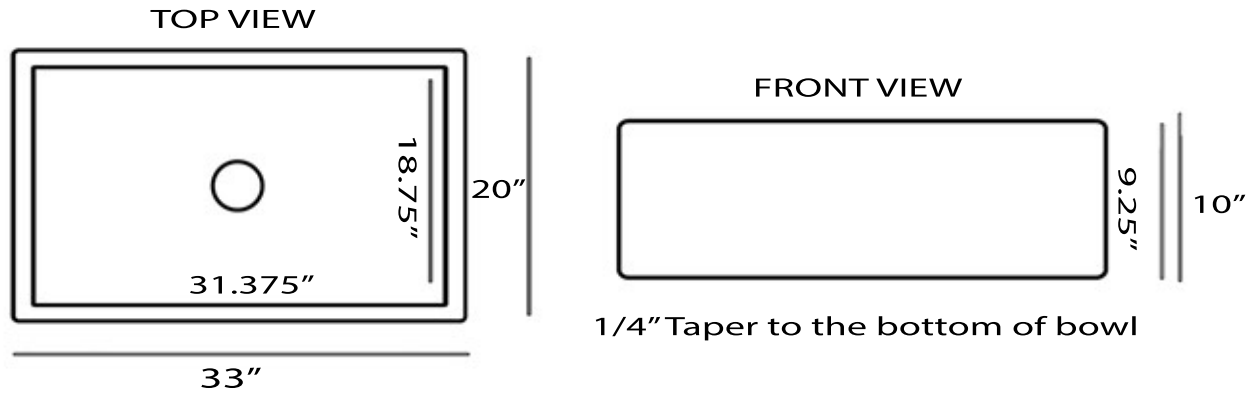

Vineyard Collection
Premium Fireclay Farmhouse Apron Sink

MODEL:
FCFS3320S-ShabbySugar

Overall Dimensions	Large Bowl	Apron Height	Bowl Depth	Drain Dimensions
33 x 20 x 10"	31.375" x 18.75"	10"	9.25"	3.5" Opening