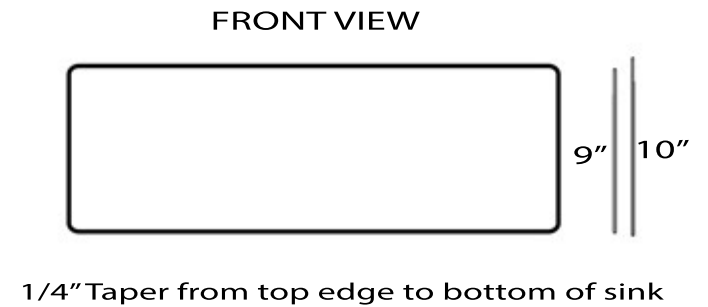

Vineyard Collection
Premium Fireclay Farmhouse Apron Sink

MODEL:
FCFS3020S-ShabbyGreen

Overall Dimensions	Interior Bowl	Apron Height	Bowl Depth	Drain Dimensions
29.75" x 19.75" x 10"	28" x 18" x 9"	10"	9"	3.5" Opening