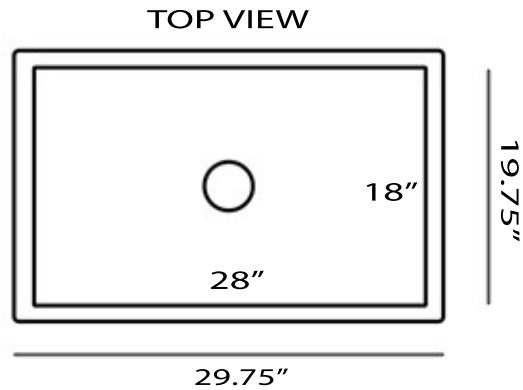

Vineyard Collection
Premium Fireclay Farmhouse Apron Sink

MODEL:
FCFS3020S-ShabbyGreen

Overall Dimensions	Interior Bowl	Apron Height	Bowl Depth	Drain Dimensions
29.75" x 19.75" x 10"	28" x 18" x 9"	10"	9"	3.5" Opening