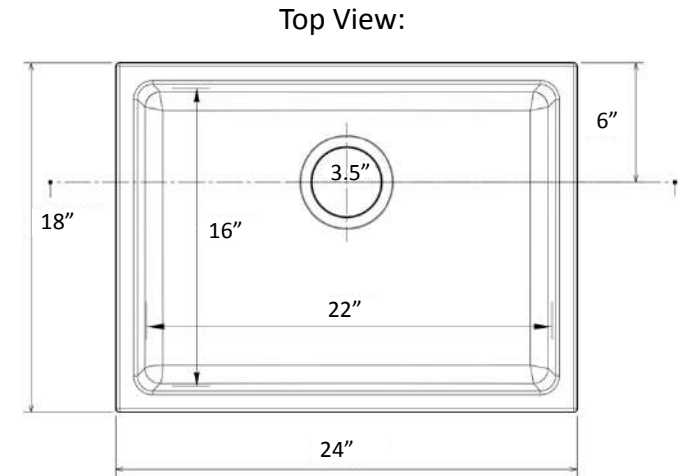

Cape Collection

Under Mount Fireclay Kitchen Sink

MODEL:
Orleans2418

Nominal Dimensions may vary by .25"

Overall Dimensions	Interior Bowl	Bowl Depth	Exterior Bowl Depth	Drain Dimensions
24" x 18"	21" x 16"	9"	10"	3.5" Opening