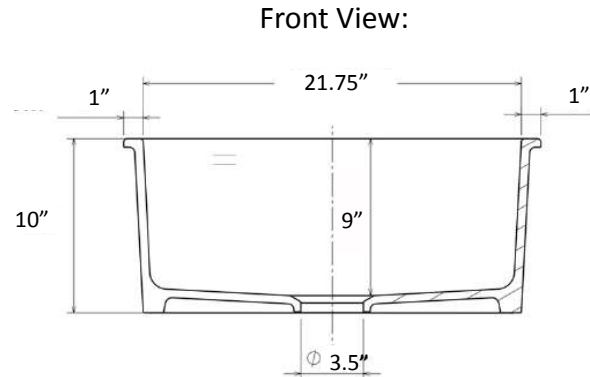

Cape Collection

Under Mount Fireclay Kitchen Sink

MODEL:
Orleans2418

Nominal Dimensions may vary by .25"

Overall Dimensions	Interior Bowl	Bowl Depth	Exterior Bowl Depth	Drain Dimensions
24" x 18"	21" x 16"	9"	10"	3.5" Opening