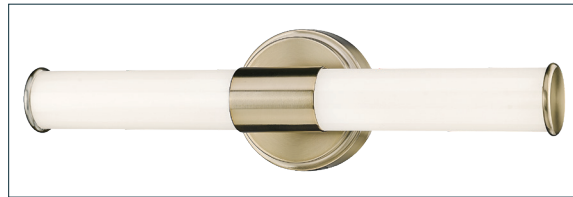

2220 MG

Millennium Lighting
105 Declaration Drive
McDonough, GA 30253
www.millenniumlighting.com