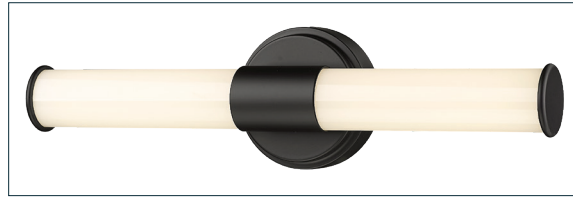

FINISHES

BN - Brushed Nickel
CH - Chrome
MB - Matte Black
MG - Modern Gold

DIMENSIONS

Width 18"
Height 4.7"
Depth 3.7"
Backplate Width 4.7"
Backplate Depth 1.25"
Weight 1.43 lbs

MATERIAL

Steel

GLASS

Glass White Plastic

LAMPING

LED 3000k
90 CRI
1250 lumens
15W

CERTIFICATION

UL Listed Damp Location

ITEM NUMBER

SKU's 2220 BN
2220 CH
2220 MB
2220 MG

2220 MB

Millennium Lighting
105 Declaration Drive
McDonough, GA 30253
www.millenniumlighting.com