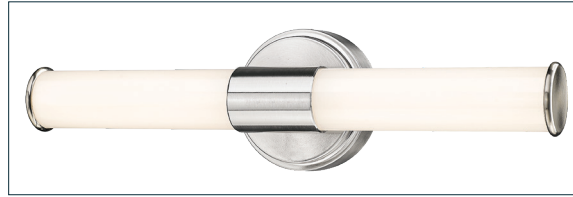

FINISHES

BN - Brushed Nickel
CH - Chrome
MB - Matte Black
MG - Modern Gold

DIMENSIONS

Width 18"
Height 4.7"
Depth 3.7"
Backplate Width 4.7"
Backplate Depth 1.25"
Weight 1.43 lbs

MATERIAL

Steel

GLASS

Glass White Plastic

LAMPING

LED 3000k
90 CRI
1250 lumens
15W

CERTIFICATION

UL Listed Damp Location

ITEM NUMBER

SKU's 2220 BN
2220 CH
2220 MB
2220 MG

2220 BN

2220 CH