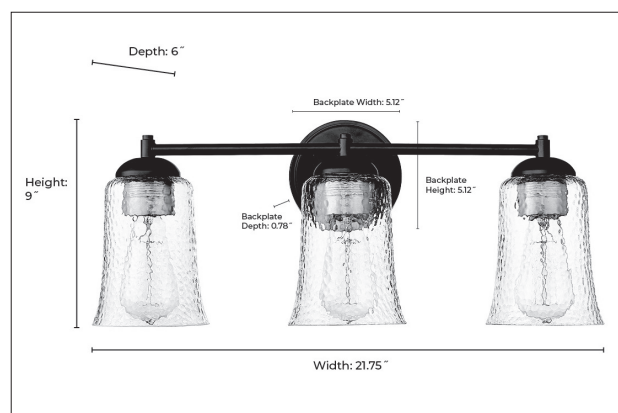

10103 MB

Millennium Lighting
105 Declaration Drive
McDonough, GA 30253
www.millenniumlighting.com