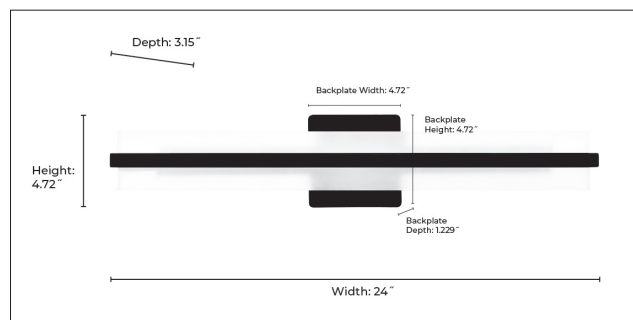

7501 MB

Millennium Lighting
105 Declaration Drive
McDonough, GA 30253
www.millenniumlighting.com