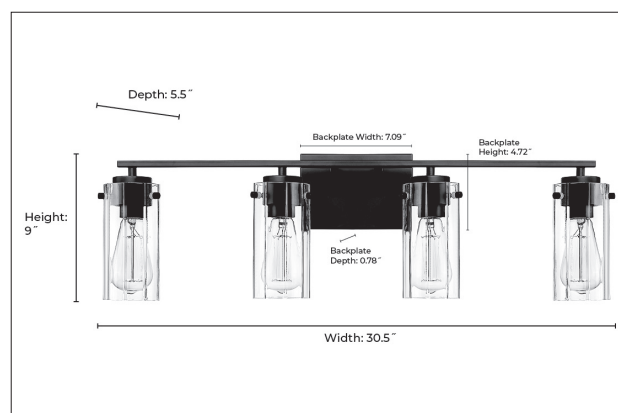

10303 MB

Millennium Lighting
105 Declaration Drive
McDonough, GA 30253
www.millenniumlighting.com