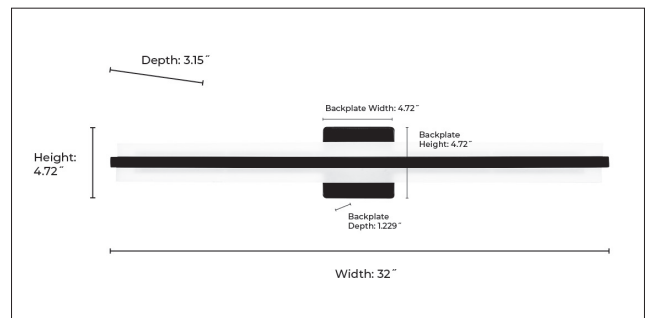

7551 MB

Millennium Lighting
105 Declaration Drive
McDonough, GA 30253
www.millenniumlighting.com