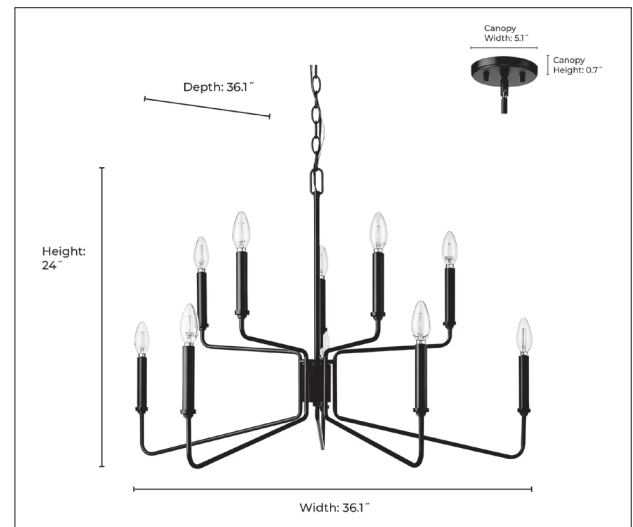

29010 PN

Millennium Lighting
105 Declaration Drive
McDonough, GA 30253
www.millenniumlighting.com