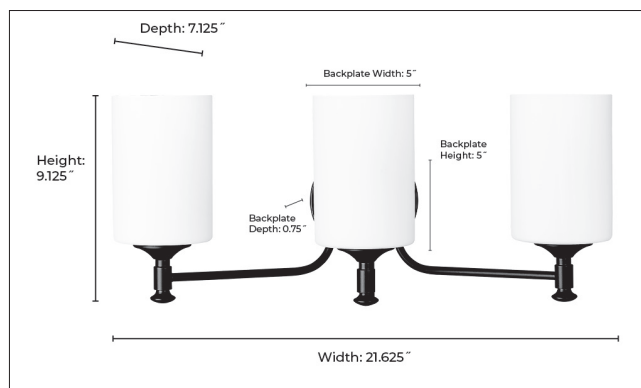

91033 PN

Millennium Lighting
105 Declaration Drive
McDonough, GA 30253
www.millenniumlighting.com