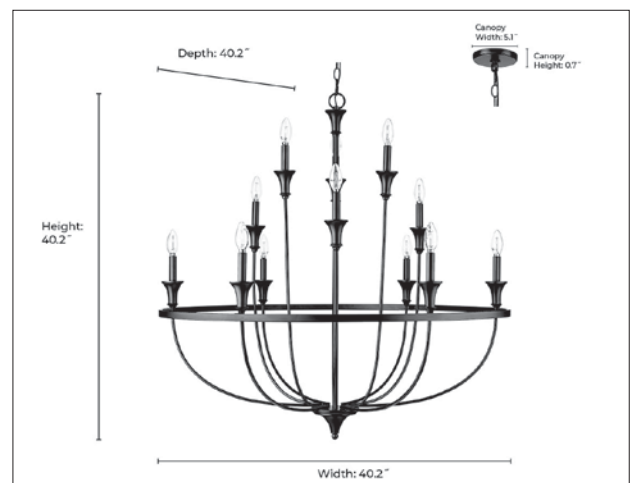

28012

EMERY TWELVE LIGHT CHANDELIER

FINISH

BN - Brushed Nickel
MB - Matte Black
MG - Modern Gold

DIMENSIONS

Width 40.2"
Height 40.2"
Canopy Width 5.1"
Canopy Height 0.7"
Canopy Depth 5.1"
Chain 60"
Wire 144"
Weight 14.30 lbs.

MATERIAL

Steel

Glass

Glass No

LAMPING

Bulbs 12-Candle
Bulb Base Candelabra (E12)
Watts per Bulb 40W
Voltage 120V
Total Wattage 480W
Bulbs Included No

CERTIFICATION

ETL Listed Dry

ITEM NUMBER

SKU's 28012 BN
28012 MB
28012 MG

28012 BN

28012 MB

28012 MG

Millennium Lighting
105 Declaration Drive
McDonough, GA 30253
www.millenniumlighting.com