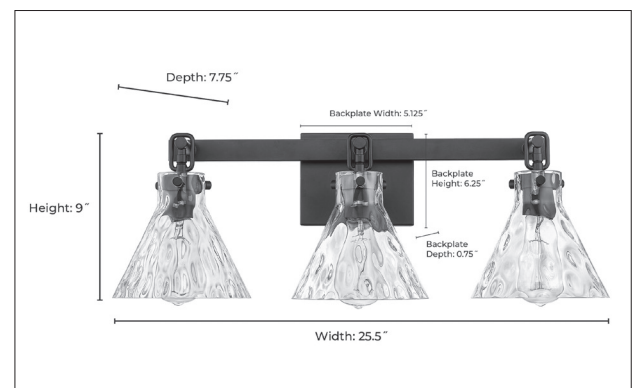

FINISH

MB - Matte Black
 PN - Polished Nickel
 VB - Vintage Brass

DIMENSIONS

Width 25.5"
 Height 9"
 Ext. 7.75"
 Backplate Width 5.13"
 Backplate Height 6.25"
 Backplate Depth 0.75"
 Weight 5.94 lbs.

MATERIAL

Steel

GLASS

Glass Clear Water

LAMPING

Bulbs 3-Medium
 Bulb Base Medium (E26)
 Watts per Bulb 60W
 Voltage 120V
 Total Wattage 180W
 Bulbs Included No

CERTIFICATION

ETL Listed Damp Location

ITEM NUMBER

SKU's 20003 MB
 20003 PN
 20003 VB

20003 MB

20003 PN

20003 VB

Millennium Lighting
 105 Declaration Drive
 McDonough, GA 30253
www.millenniumlighting.com