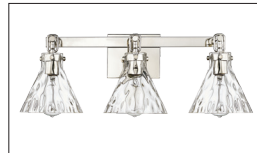

FINISH

MB - Matte Black
PN - Polished Nickel
VB - Vintage Brass

DIMENSIONS

Width 25.5"
Height 9"
Ext. 7.75"
Backplate Width 5.13"
Backplate Height 6.25"
Backplate Depth 0.75"
Weight 5.94 lbs.

MATERIAL

Steel

GLASS

Glass Clear Water

LAMPING

Bulbs 3-Medium
Bulb Base Medium (E26)
Watts per Bulb 60W
Voltage 120V
Total Wattage 180W
Bulbs Included No

CERTIFICATION

ETL Listed Damp Location

ITEM NUMBER

SKU's 20003 MB
20003 PN
20003 VB

20003 PN

Millennium Lighting
105 Declaration Drive
McDonough, GA 30253
www.millenniumlighting.com