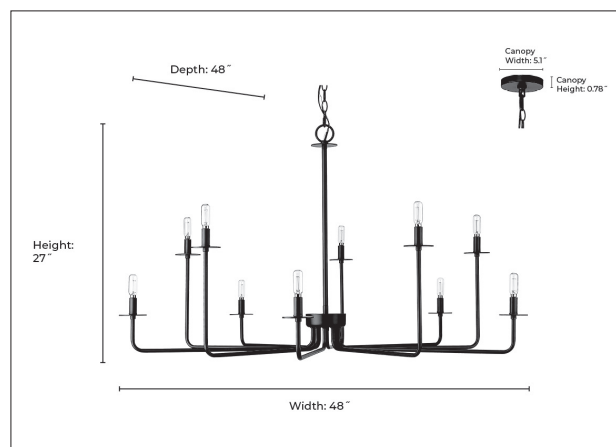

12510 PN

Millennium Lighting
105 Declaration Drive
McDonough, GA 30253
www.millenniumlighting.com